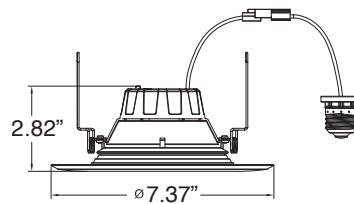

ACCESSORIES

MODEL #	DESCRIPTION	IMAGE
RR-STRIM6	6", Silver Baffle Trim	
RR-LTRIM6	6", Black Baffle Trim	
RR-BTRIM6	6", Bronze Baffle Trim	

SPECIFICATIONS

	RR410UCSW	RR613UCSW
	DETAILS	
Nominal Wattage (W)	10	13
Lumens Delivered (lm, 2700K)	650	1000
Equivalency	40W INC	75W INC
Efficacy (lm/W)	65	77
Beam Angle	95°	
CRI	≥=90	
Color Temperature (K)	2700K/3000K/3500K/4000K/5000K	
L70 Lifetime (Hrs)	≥=50,000 Hrs	
Voltage	120-277V, Triac Dimming, 10%	
Power Factor	≥=0.90	
Housing	Stamped Steel	
Lens	Plastic	
Mounting	Retrofits into 4" housings	Retrofits into 5" and 6" housings
Operating Temperature	-4°F to 104°F	
Listings	ENERGY STAR, Title 24, cULus, FCC, IC Rated	
Environment	Wet locations, Indoor	
Warranty	5 years	

PRODUCT DIMENSIONS:

RR4 4"

RR6 5" | 6"