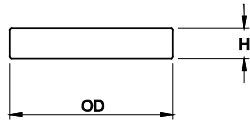

Optical

Shade: High Performance Plastic Diffuser

Lamp

Built-in LED Module, Adjustable Color Temperature, 2700K/3000K/3500K/4000K/5000K

Certification

ETL/cETL Listed, Wet Location Rated, Energy Star Listed

Warranty

5 Years Warranty on Driver and LED Module

LED Type, 5CCT

Model	Input Voltage	Input Wattage	Dimmable	CT	Lumen (TYP)	CRI	Dimension (OD X H)
RT8-7-12W-5CCT-E26	120V	12W	Triac	2700K/3000K	1000	> 80	7.10" x 0.55"
RT8-9-18W-5CCT-E26	120V	18W	Triac	/3500K/4000K	1500	> 80	8.86" x 0.55"
RT8-12-24W-5CCT-E26	120V	24W	Triac	/5000K	2000	> 80	11.82" x 0.55"