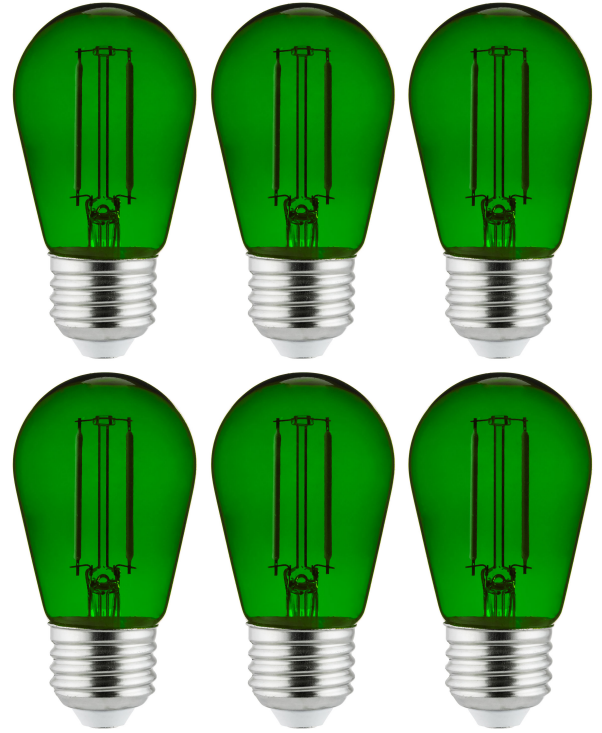

S Series

Sunlite 40974 LED Filament S14 Sign 2-Watt Transparent Dimmable Light Bulb Green 6 Pack

Filament Series

DESCRIPTION:

Shop Sunlite for all of your s14 string light and sign light bulbs! This line of LED s14 bulbs have a sleek transparent Edison look with glass colored in amber, black, blue, green, orange, purple, red and yellow. These colored string light bulbs will add a great colorful and fun look when paired together or a beautiful themed look when all one color.

FEATURES:

- Sunlite's LED filament transparent sign bulb combines vintage elegance with the latest in LED technology. It produces a beautiful bright light while saving energy.
- Its clear glass bulb and beautiful sign design will complete any chandelier, wall sconce or ornamental lights.
- This dimmable lamp uses 2 watts, produces a green color and a long lasting 15000 hour lamp life.
- It is UL listed safety for damp locations.
- Its simple screw in medium screw E26 base can be easily installed without tools. Replaces your typical incandescent, halogen, or compact fluorescent lamp

SPECIFICATIONS:

General Characteristics

Bulb Shape	S14
Average Rated Hours	15000
Finish	Transparent
Base	Medium Screw (E26)
Average Life Span Years	14
Dimmable	Yes
Material	Glass

Electrical Characteristics

Watts	2
Volts	120

Light Characteristics

Emitted Color	Green
----------------------	-------

Additional Features

Safety Rating Mark	UL Listed - Damp Location
---------------------------	---------------------------