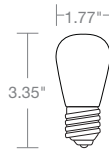

ProLED S14 Sign Lamp

Specifications

- Designed for rapidly flashing sign applications
- Dimmable
- Wet Location Rated
- Red, Blue, Green, Yellow, White, Orange and Clear 2700K option
- Unique "Heat-to-Base" technology
- Omnidirectional distribution
- No Mercury or UV/IR emissions
- RoHS Compliant
- 5-Year Limited Warranty

Markets & Applications

Ordering Information

Watt	Base	Product #	Product Code	Description	Volts	Color Temp.	CRI	Lumens	Useful Life*	Pkg. Qty.	MOL
1.4 Watt	Med.	80517	S14RED1C/LED	Red	120	-	-	-	40000	1/25	3.35"
1.4 Watt	Med.	80518	S14BLU1C/LED	Blue	120	-	-	-	40000	1/25	3.35"
1.4 Watt	Med.	80519	S14GRN1C/LED	Green	120	-	-	-	40000	1/25	3.35"
1.4 Watt	Med.	80520	S14YEL1C/LED	Yellow	120	-	-	-	40000	1/25	3.35"
1.4 Watt	Med.	80521	S14WH1C/LED	White	120	-	-	-	40000	1/25	3.35"
1.4 Watt	Med.	80522	S14CL1C/827/LED	Clear	120	2700	82	35	40000	1/25	3.35"
1.4 Watt	Med.	80523	S14ORG1C/LED	Orange	120	-	-	-	40000	1/25	3.35"