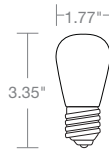

Commercial

ProLED S14 Sign Lamp

Specifications

- Designed for rapidly flashing sign applications
- Dimmable
- Wet Location Rated
- Red, Blue, Green, Yellow, White, Orange and Clear 2700K option
- Unique "Heat-to-Base" technology
- Omnidirectional distribution
- No Mercury or UV/IR emissions
- RoHS Compliant
- 5-Year Limited Warranty