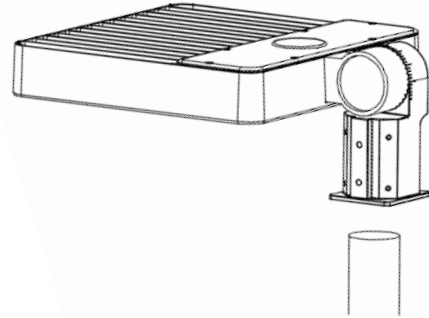

○ Dimensions

BOTTOM VIEW

SIDE VIEW

TOP VIEW

Installation:
“-A-” Mounting Arm Adaptor
(Pole Ø60 mm)

Tolerance:

XXX +/- .010

XX +/- .025

Notes:

1. All Dimensions are in Inches [Millimeters].