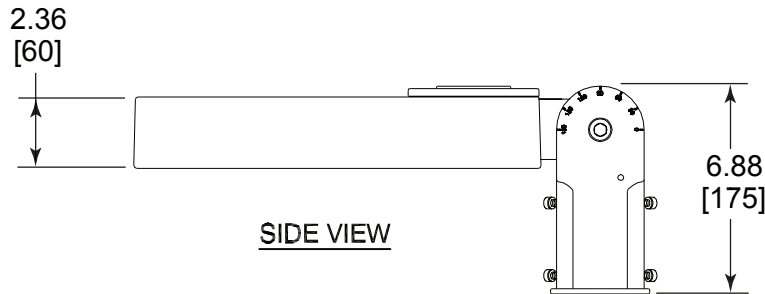

SBX001-100W-XxW-105A-A

Low Profile Shoebox Area Light, 100W
100~277Vac, (Natural & Pure White)
(with Slipfitter Pole-Top Mounting Arm)

DWG BY:
SYT / MM / HF
09-28-15

R&D:
UF
01-15-20

QA:
SB
01-15-20

MFG:
LD
01-15-20

REVISION LTR: -
ECR#: 011520-HF01
01-15-20

○ Features

Operating Temperature	-30°C to +45°C
Storage Temperature	-40°C to +50°C
Housing Material / Color	Aluminum Alloy / Bronze
ETL/cETL Listed	4001379 (SBX001-100W-XXW-105A-X)
DLC Listed	Yes
LED LM80 Report	Yes
LM79 Report	Yes
LED Qty.	48 pcs.
Protection Rating	IP65
Warranty	5 Years
Weight	14.9 lbs. / 6.8 kg.

○ Electro-Optical Characteristics

Part Number	SBX001-100W-XNW-105A-A	SBX001-100W-XPW-105A-A
Input Voltage (typ)	100~277Vac	100~277Vac
Tested @ (Voltage)	120Vac	120Vac
Power Consumption	98 W	98 W
Current Consumption	0.85 A	0.85 A
Efficacy: (Lm/W)	95	100
Lumens	9,315 lm	9,780 lm
Max Ft-Cd	4,321 cd	4,321 cd
Power Factor	0.93	0.92
CRI (Ra)	74	75
CCT	4000K	5000K
Color	Natural White	Pure White
Viewing Angle @ 50% Intensity	120°	120°
DLC Product ID	P1ZUC4CE	P3SEJF6B

○ Dimensions

BOTTOM VIEW

SIDE VIEW

TOP VIEW

Installation:
“-A-” Mounting Arm Adaptor
(Pole Ø60 mm)

Tolerance:

XXX +/- .010

XX +/- .025