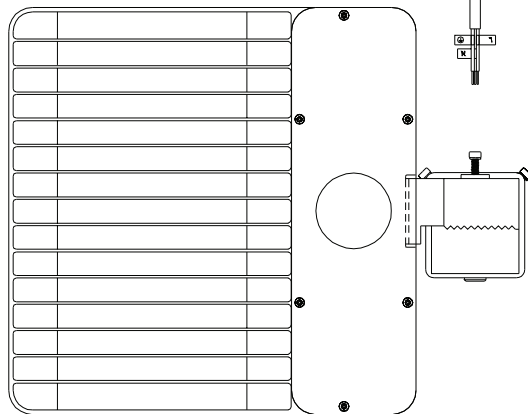

SBX001-100W-XxW-105A-A

Low Profile Shoebox Area Light, 100W
100~277Vac, (Natural & Pure White)
(with Slipfitter Pole-Top Mounting Arm)

DWG BY:
SYT / MM / HF
09-28-15

R&D:
UF
01-15-20

QA:
SB
01-15-20

MFG:
LD
01-15-20

REVISION LTR: -
ECR#: 011520-HF01
01-15-20

○ Features

Operating Temperature	-30°C to +45°C
Storage Temperature	-40°C to +50°C
Housing Material / Color	Aluminum Alloy / Bronze
ETL/cETL Listed	4001379 (SBX001-100W-XXW-105A-X)
DLC Listed	Yes
LED LM80 Report	Yes
LM79 Report	Yes
LED Qty.	48 pcs.
Protection Rating	IP65
Warranty	5 Years
Weight	14.9 lbs. / 6.8 kg.

○ Electro-Optical Characteristics

Part Number	SBX001-100W-XNW-105A-A	SBX001-100W-XPW-105A-A
Input Voltage (typ)	100~277Vac	100~277Vac
Tested @ (Voltage)	120Vac	120Vac
Power Consumption	98 W	98 W
Current Consumption	0.85 A	0.85 A
Efficacy: (Lm/W)	95	100
Lumens	9,315 lm	9,780 lm
Max Ft-Cd	4,321 cd	4,321 cd
Power Factor	0.93	0.92
CRI (Ra)	74	75
CCT	4000K	5000K
Color	Natural White	Pure White
Viewing Angle @ 50% Intensity	120°	120°
DLC Product ID	P1ZUC4CE	P3SEJF6B

○ Dimensions

BOTTOM VIEW

SIDE VIEW

TOP VIEW

Installation:
“-A-” Mounting Arm Adaptor
(Pole Ø60 mm)

Tolerance:

XXX +/- .010

XX +/- .025