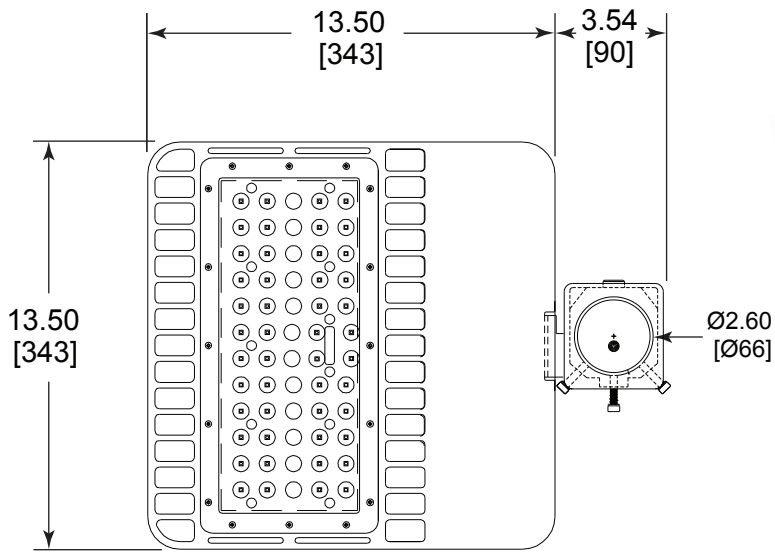

SBX001-100W-XxW-105A-A

Low Profile Shoebox Area Light, 100W
100~277Vac, (Natural & Pure White)
(with Slipfitter Pole-Top Mounting Arm)

DWG BY:
SYT / MM / HF
09-28-15

R&D:
UF
01-15-20

QA:
SB
01-15-20

MFG:
LD
01-15-20

REVISION LTR: -
ECR#: 011520-HF01
01-15-20

○ Features

Operating Temperature	-30°C to +45°C
Storage Temperature	-40°C to +50°C
Housing Material / Color	Aluminum Alloy / Bronze
ETL/cETL Listed	4001379 (SBX001-100W-XXW-105A-X)
DLC Listed	Yes
LED LM80 Report	Yes
LM79 Report	Yes
LED Qty.	48 pcs.
Protection Rating	IP65
Warranty	5 Years
Weight	14.9 lbs. / 6.8 kg.

○ Electro-Optical Characteristics

Part Number	SBX001-100W-XNW-105A-A	SBX001-100W-XPW-105A-A
Input Voltage (typ)	100~277Vac	100~277Vac
Tested @ (Voltage)	120Vac	120Vac
Power Consumption	98 W	98 W
Current Consumption	0.85 A	0.85 A
Efficacy: (Lm/W)	95	100
Lumens	9,315 lm	9,780 lm
Max Ft-Cd	4,321 cd	4,321 cd
Power Factor	0.93	0.92
CRI (Ra)	74	75
CCT	4000K	5000K
Color	Natural White	Pure White
Viewing Angle @ 50% Intensity	120°	120°
DLC Product ID	P1ZUC4CE	P3SEJF6B

○ Dimensions

BOTTOM VIEW

SIDE VIEW

TOP VIEW

Installation:
“-A-” Mounting Arm Adaptor
(Pole Ø60 mm)

Tolerance:

XXX +/- .010

XX +/- .025