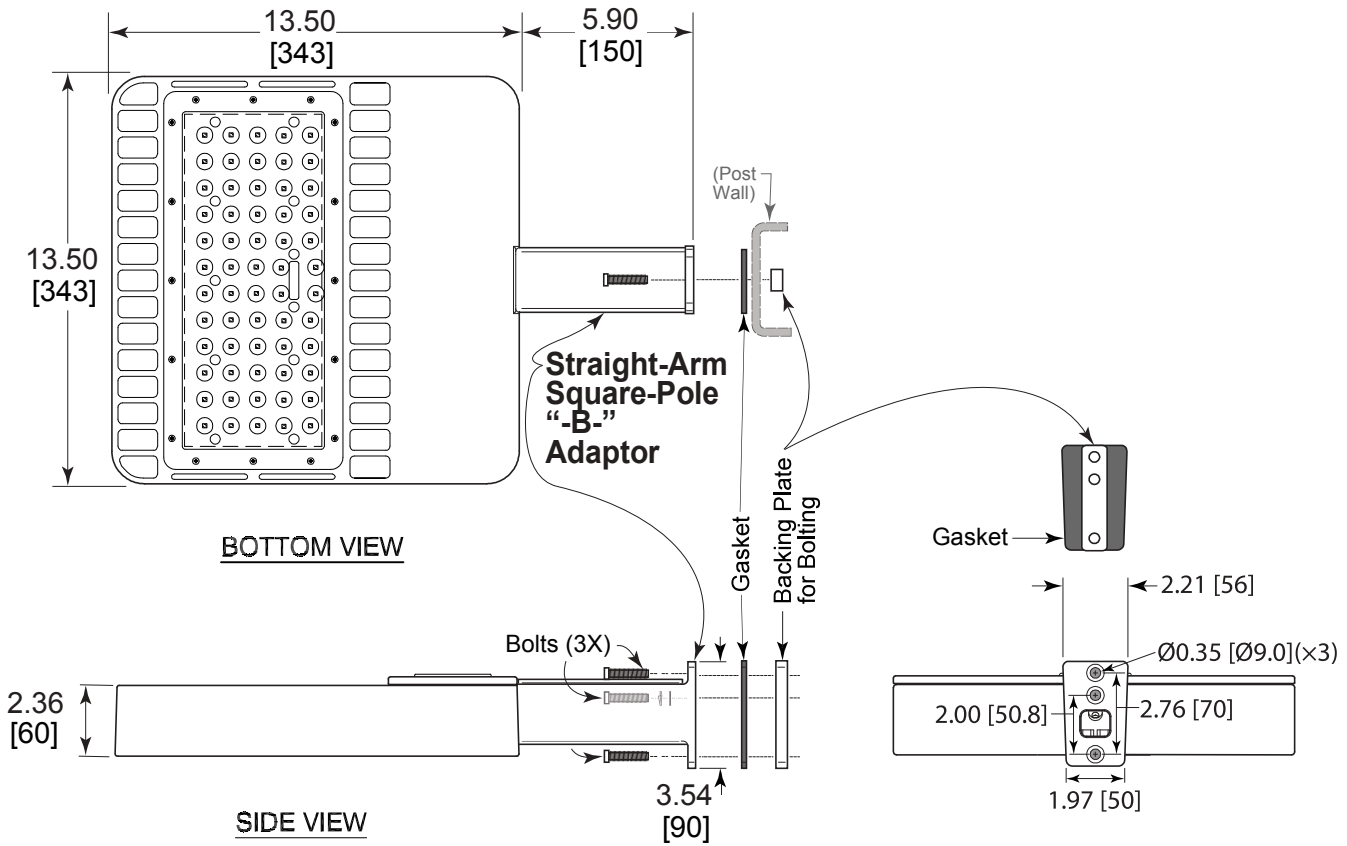

SBX001-150W-XPW-205A-B

Low Profile Shoebox Area Light
200~480Vac, Pure White (5000K), 150W
Angle of illumination: 120°

DWG BY:
SYT / HF / NM
10-15-20

R&D:
UF
04-25-24

MFG:
PP
04-24-24

QA:
GZ
04-22-24

REVISION LTR: PRELIMINARY(2)
ECR#: 060123-UF03, #: 021624-GZ01
04-02-24

○ Features

Operating Temperature	-30°C to +45°C
Storage Temperature	-40°C to +50°C
Housing Material / Color	Aluminum Alloy / Bronze
ETL/cETL Listed	4009701[YR-PL345-W150H-B(5000K)]
LED LM80 Report	Yes
LM79 Report	Yes
LED Qty.	60 pcs.
Protection Rating	IP65
Warranty	5 Years
Weight	13.7 lbs. / 6.2 kg.

○ Electro-Optical Characteristics

Part Number	SBX001-150W-XPW-205A-B
Input Voltage (typ)	200~480Vac
Tested @ (Voltage)	277Vac
Power Consumption	146 W
Current Consumption	0.529 A
Efficacy: (Lm/W)	103
Lumens	15,000 lm
Max Ft-Cd	-
Power Factor	0.99
CRI (Ra)	75
CCT	5000K
Color	Pure White
Angle of illumination	120°

○ **Dimensions**

Tolerance:

XXX +/- .010

XX +/- .025

Note:

1. All Dimensions are in Inches [Millimeters].