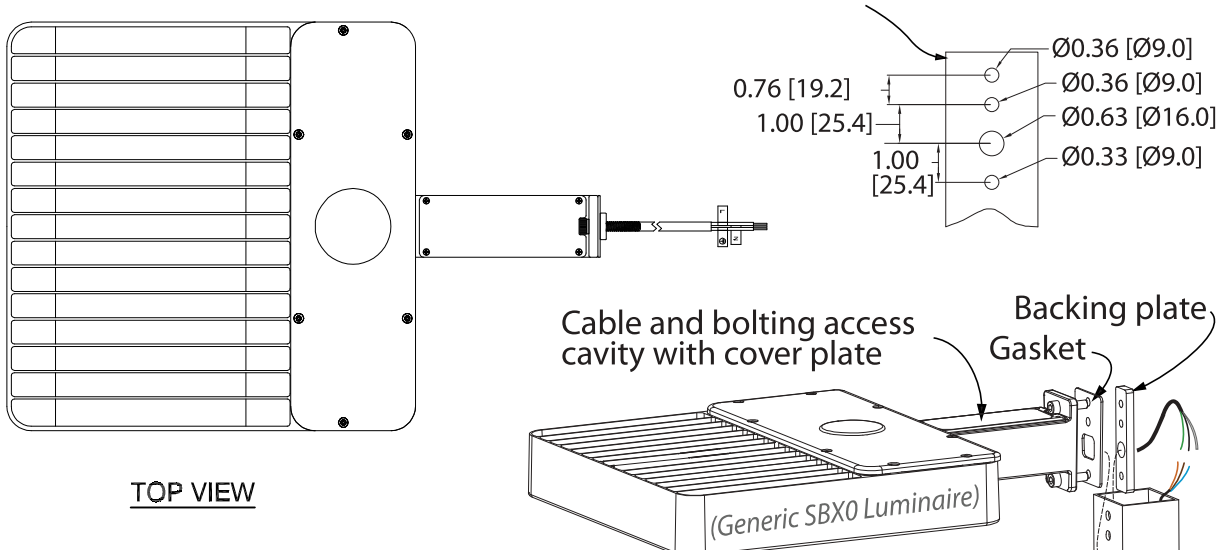

○ **Dimensions**

Tolerance:

XXX +/- .010

XX +/- .025

Note:

1. All Dimensions are in Inches [Millimeters].