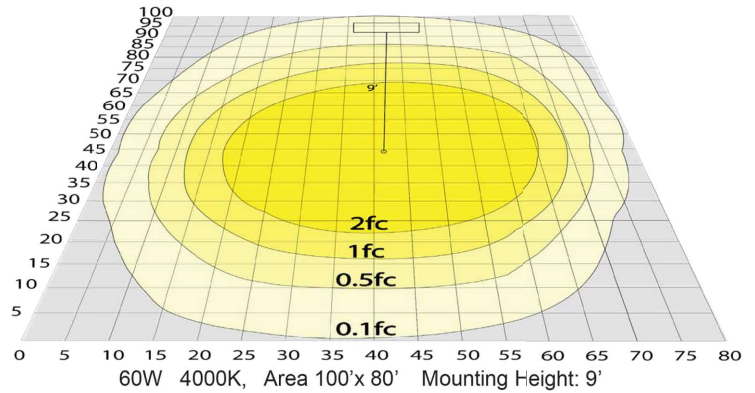

### Lighting:

- MCTP: Multi Color Temperature and Power (Selectable, the switches are inside the Canopy)
- Dimmable: 0~10V Dimming
- Total Lumens: 6300LM
- Color Temperatures: 3000K/3500K/4000K
- Color Rendering Index: CRI ≥ 80
- Beam Angle: 115°(H) x 109.6°(V)
- 50,000 Hours Rated Life

## Photometrics: SDTL-4FT-20-30W-MCTP-BK

BUD Rating: B1-U2-G1

## Other Views:

Side View

Front View

Bottom View