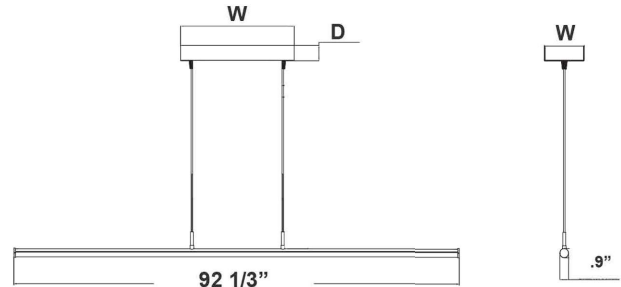

# SDTL SERIES Commercial Lighting

SDTL-8FT-40-60W-MCTP-BK

POWER & CCT- ADJUSTABLE LINEAR TUBE DECORATIVE SUSP. LIGHT

**WESTGATE**  
THE FUTURE IS HERE...AND IT'S QUITE BRIGHT!

Customer Name: \_\_\_\_\_  
Project Name: \_\_\_\_\_  
Note: \_\_\_\_\_ | Type: \_\_\_\_\_

Canopy Dimension: 50"(W) x 1.6"(D) x 4 1/5"(W)

A modern decorative Euro-design suspended light suitable for conference tables, creative offices and department stores.