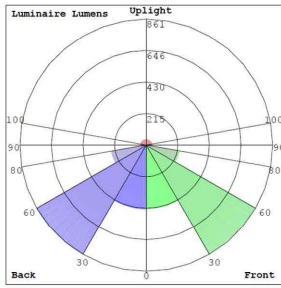

Photometrics: SDTL-4FT-20-30W-MCTP-BK

BUD Rating: B1-U2-G1