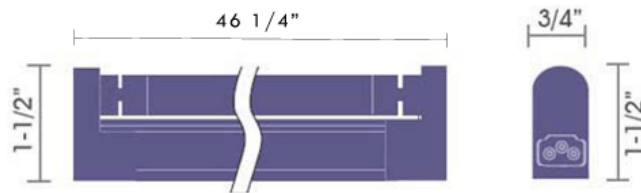

SG5-28/41-W (JESCO)

SNAP IN SYSTEM

WATTAGE: 28W

VOLTAGE: 120V

BULB TYPE: T5 BI-PIN

COLOR TEMP: 4100K

MAX LINKAGE: 10 UNITS

DIMENSIONS: 46.25"L 0.75"W 1.5"H