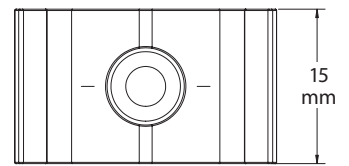

Accessories