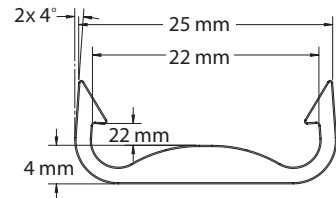

Mounting Clip

401203
Four (4) included with each unit.
Sold in bags of 20.

SloanLED Headquarters
3490 Venture Dr., San Angelo, TX, USA
325 227 4577 • info@SloanLED.com

SloanLED Europe b.v.
Argonstraat 110, 2718 SN Zoetermeer, NL
+31 88 12 44 900 • europe@SloanLED.com

SloanLED.com

© 2024 SloanLED Rev D 2024-12-04

Specifications subject to change without notice.

SloanLED®
A Principal Industries Company