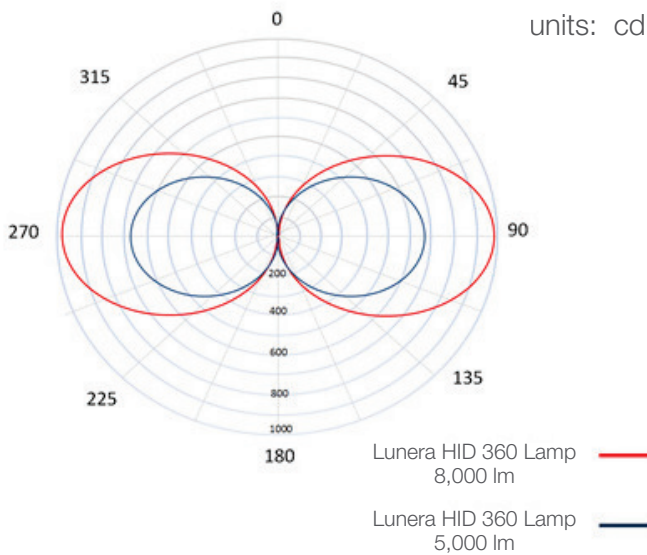

## Performance Specifications - 8,000 lm / 5,000 lm

	8,000 lumens	5,000 lumens
<b>Illumination</b>		
Color Temperatures	3500K, 4000K, 5000K	3500K, 4000K, 5000K
Lumens (Bare Lamp)	Up to 8,200 lm	Up to 5,400 lm
Color Consistency	Lunera TruColor™ proprietary process	Lunera TruColor™ proprietary process
Lumen Maintenance (L70)	50,000+ hours life	50,000+ hours life
<b>Electrical System</b>		
Input Voltage	Dependent of HID ballast	Dependent of HID ballast
Lamp Power	85W	47W
Approved HID ANSI Ballasts	M59, H33, M131, S51, S106, H38, H42, H43, H46, L69, L70, L71, L72, M90, M98, M102, M107, M110, M142, S55, S56, S62, S68, S76	M59, H33, M131, S51, S106, H38, H42, H43, H46, L69, L70, L71, L72, M90, M98, M102, M107, M110, M142, S55, S56, S62, S68, S76
HID Wattage Replaced	400W/320/250W/175W	175W/150W/100W/70W
<b>Physical</b>		
Dimensions (H x W)	8.181" x 4.362"	8.181" x 4.362"
Weight	2 lbs	2 lbs
Housing and Finish	Painted	Painted
Heat Sink Size	4"	4"
<b>Environment</b>		
Ambient Temperature	-40°F to 150°F*	-40°F to 150°F*
Humidity Rating	Damp OK, no direct water spray	Damp OK, no direct water spray
Fixture Type	Open or enclosed	Open or enclosed
<b>Installation</b>		
Socket Type	Fits vertical and horizontal mount mogul and medium base sockets (E39/EX39 or E26)	Fits vertical and horizontal mount medium base sockets (E39/EX39 or E26)
<b>Certifications &amp; Qualifications</b>		
UL	Listed/Classified US, CAN [Pending]	Listed/Classified US, CAN [Pending]
RoHS Compliant	Contains no lead or mercury	Contains no lead or mercury
LM79, LM80, IES Files	Pending	Pending
DesignLight Consortium	DLC category not available	DLC category not available
<b>Warranty</b>		
Warranty	5 years	5 years

## Product Dimensions

Measurements are exact. Dimensions are shown in millimeters and inches. Please contact your Lunera representative for other product dimensions.

8,000lm / 5,000lm