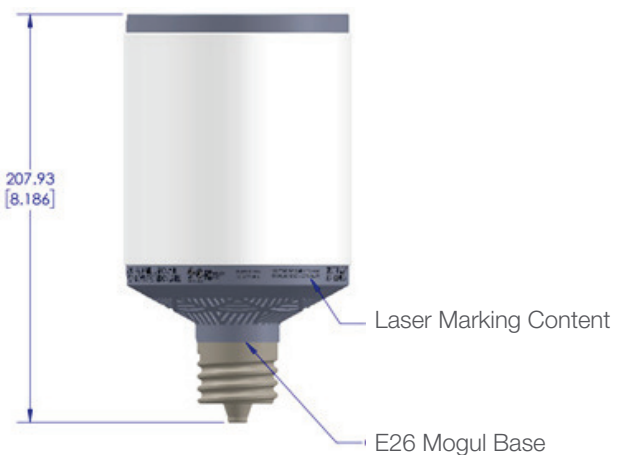

## Photometry

Optical data is based on performance of bare lamps.

## Product Dimensions

Measurements are exact. Dimensions are shown in millimeters and inches. Please contact your Lunera representative for other product dimensions.

8,000lm / 5,000lm