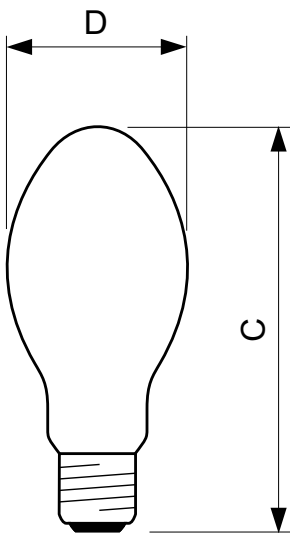

• Luminaire Design Requirements

Bulb Temperature (Max)	350 °C
Cap-Base Temperature (Max)	200 °C

• Product Data

Full product code	871150021024130

Order product name	SON 70W E E27 CO 1CT/24
EAN/UPC - Product	8711500210241
Order code	928486700091
Numerator - Quantity Per Pack	1
Numerator - Packs per outer box	24
Material Nr. (12NC)	928486700091
Net Weight (Piece)	0.057 kg

Warnings and Safety

- Control gear must include end-of-life protection (IEC60662, IEC 62035)
- A lamp breaking is extremely unlikely to have any impact on your health. If a lamp breaks, ventilate the room for 30 minutes and

remove the parts, preferably with gloves. Put them in a sealed plastic bag and take it to your local waste facilities for recycling. Do not use a vacuum cleaner.

Dimensional drawing