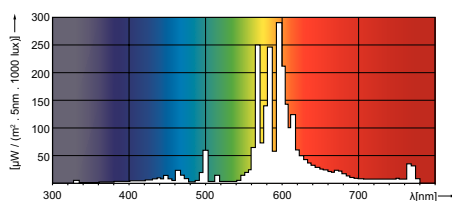

Photometric data