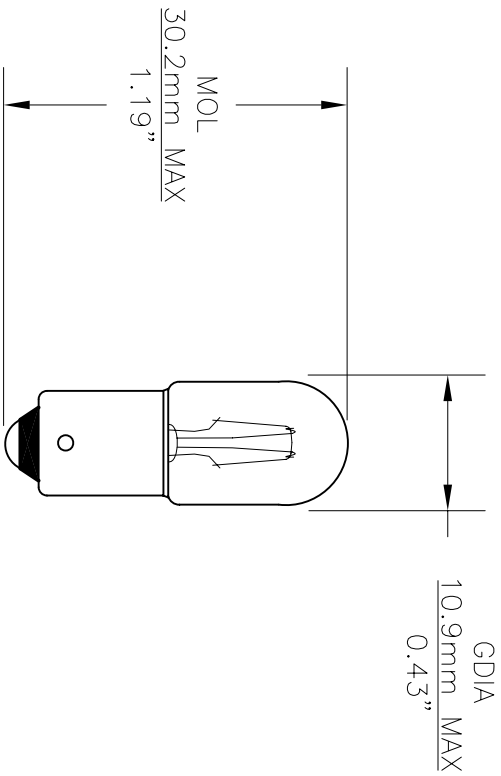

PART NO.	BASE TYPE	DESIGN VOLTS	DESIGN WATTS	FLAMMENT TYPE
24V/MB	MINIATURE BAYONET BA9s	24	3.0 ± 20%	C-2F

BRASS BASE

BULB TYPE: T3-1/4

REVISIONS			
REV	DESCRIPTION	DATE	APPROVED
1	ISSUED	05/22/2009	D.C.

UNLESS OTHERWISE SPECIFIED:
DIMENSIONS ARE IN INCHES
TOLERANCES
DECIMALS .XX ± .05
.XXX ± .010
FRACTIONAL ± 1/64

CEC INDUSTRIES LTD

599 BOND STREET

LINCOLNSHIRE, IL 60069

TITLE
LIGHT BULB NO. 24V/MB

DRAWN	DATE
D.C.	05/22/2009
CHECKED	
DESIGN	
MATERIAL	

SIZE	FSCM NO.	DWG NO.	REV
A		24V/MB	1
SCALE	PLOT SCALE	SHEET	OF
		1	1
FILE	DO NOT SCALE DRAWING		
24V/MB.dwg			