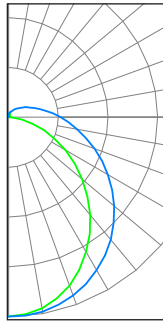

STR8/PS90/FCCT/UD (Typical performance @90W, 4000K)

ZONAL LUMEN SUMMARY		
Zone	Lumens	%Fixture
0-20	672.10	10.4%
0-30	1419.33	22.0%
0-40	2312.26	35.8%
0-60	4093.55	63.4%
0-80	5344.79	82.8%
0-90	5715.29	85.9%
90-180	738.09	11.4%
0-180	6453.37	100%