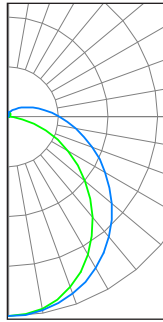

DIMENSIONS

PHOTOMETRICS

STR2/PS24/840/UD (Typical performance @24W, 4000K)

ZONAL LUMEN SUMMARY		
Zone	Lumens	%Fixture
0-20	335.76	10.3%
0-30	709.17	21.9%
0-40	1155.29	35.6%
0-60	2045.62	63.0%
0-80	2676.37	82.5%
0-90	2866.75	88.3%
90-180	378.48	11.7%
0-180	3245.23	100%