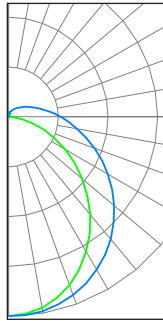

ZONAL LUMEN SUMMARY		
Zone	Lumens	%Fixture
0-20	1315.97	10.4%
0-30	2779.05	22.0%
0-40	4527.42	35.8%
0-60	8015.17	63.4%
0-80	10465.09	82.8%
0-90	11190.52	88.6%
90-180	1445.18	11.4%
0-180	12635.7	100%