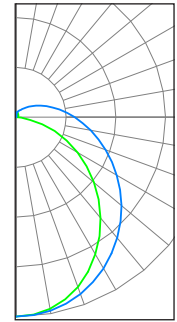

ZONAL LUMEN SUMMARY		
Zone	Lumens	%Fixture
0-20	1218.92	10.1%
0-30	2573.33	21.2%
0-40	4193.74	34.6%
0-60	7456.17	61.5%
0-80	9831.74	81.1%
0-90	10573.62	87.2%
90-180	1547.4	12.8%
0-180	12121.01	100%