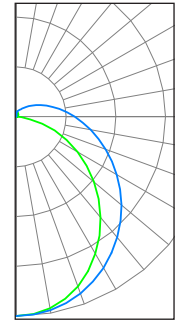

STR4/PS45/840/UD (Typical performance @45W, 4000K)

STR8/PS90/840/UD (Typical performance @90W, 4000K)

ZONAL LUMEN SUMMARY		
Zone	Lumens	%Fixture
0-20	623.04	10.1%
0-30	1315.34	21.2%
0-40	2143.6	34.6%
0-60	3811.17	61.5%
0-80	5025.43	81.1%
0-90	5404.63	87.2%
90-180	790.94	12.8%
0-180	6195.57	100%