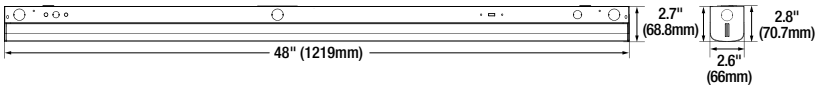

Accessories

Item Number	Ordering Abbreviation	Item Description
65302	STRIP2A/JOINBRKT	End-to-End Joiner Bracket
65305	STRIP2A/REMOTE	Remote Control for Sensor
60573	LNHIBA2A/CHAINMT	Chain Mount (5 foot, 1 pair)
60574	LNHIBA2A/ACCABLEMT	Cable Mount (5 foot, 1 pair)
65416	STRIP2A/2/WG/WH	2ft Wire Guard
65417	STRIP2A/4/WG/WH	4ft Wire Guard
65418	STRIP2A/8/WG/WH	8ft Wire Guard

Luminaire with Aircraft Cable Mount

65305 Sensor Remote

Physical Information

Lamp Description	Length	Width	Height
2' model	24" (610mm)	2.6" (66mm)	2.8" (70.7mm)
4' model	48" (1219mm)	2.6" (66mm)	2.8" (70.7mm)
8' model	96" (2438mm)	2.6" (66mm)	2.8" (70.7mm)

2' Model

4' Model

8' Model