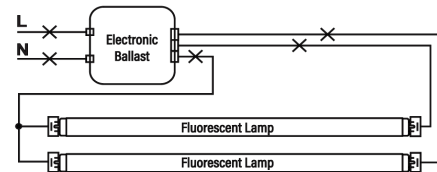

Technical Specifications (continued)

California Energy Commission (CEC) Status:

Lawful for Sales in California

Application:

Suitable for damp locations and totally enclosed fixtures.

Case and Pallet Dimensions

	QTY	LENGTH (in)	WIDTH (in)	HEIGHT (in)
CASE	10	7.7	3	63
PALLET	550	43.7	43.3	65.7

Wiring Diagram