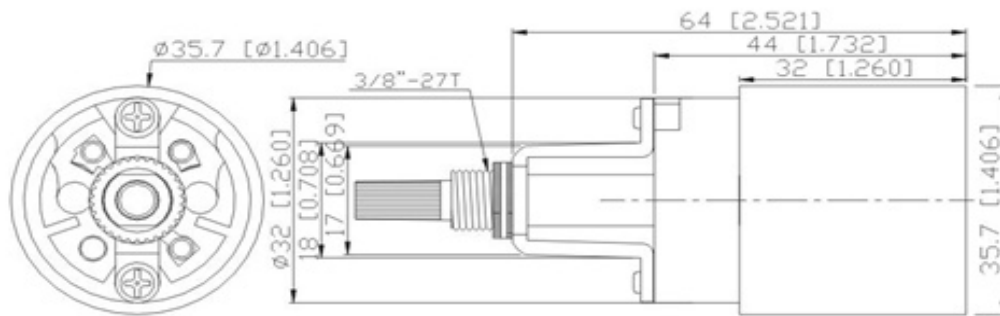

TC-26B

Compatible Lamp Base 1: E26
Compatible Lamp Base 2: E27 - Medium Base
Watts: 660
UL Listed: Yes
cUL Listed: Yes
Body: Phenolic