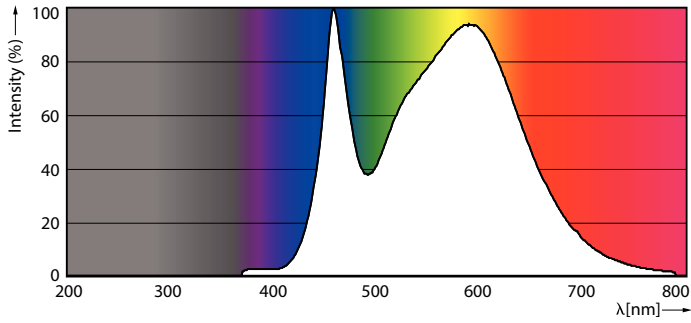

Product data

General Information	
Cap-Base	E27 [E27]
EU RoHS compliant	Yes
Nominal Lifetime (Nom)	25000 h
Switching Cycle	15000X
Technical Type	18-80W
Flux measurement reference	Sphere
Light Technical	
Color Code	840 [CCT of 4000K]
Beam Angle (Nom)	300 °
Luminous Flux (Nom)	3000 lm
Luminous Flux (Rated) (Nom)	3000 lm
Color Designation	Cool White (CW)
Correlated Color Temperature (Nom)	4000 K
Luminous Efficacy (rated) (Nom)	166.00 lm/W
Color Consistency	<6

Dimensional drawing

TForce 20W 3000lm 4000K E27 ND

Product	D	C
TForce Core LED HPL 18W E27 840 FR	75 mm	180 mm

Photometric data

LEDTForce ED75 E27

LEDTForce 18W ED75 E27 840

Trueforce CorePro LED HPL

Photometric data