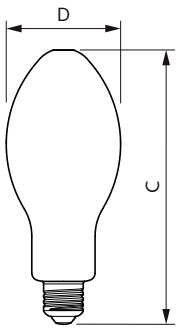

Product data

General Information	
Cap-Base	E27 [E27]
EU RoHS compliant	Yes
Nominal Lifetime (Nom)	25000 h
Switching Cycle	15000X
Technical Type	18-80W
Flux measurement reference	Sphere
Light Technical	
Color Code	840 [CCT of 4000K]
Beam Angle (Nom)	300 °
Luminous Flux (Nom)	3000 lm
Luminous Flux (Rated) (Nom)	3000 lm
Color Designation	Cool White (CW)
Correlated Color Temperature (Nom)	4000 K
Luminous Efficacy (rated) (Nom)	166.00 lm/W
Color Consistency	<6

Dimensional drawing

TForce 20W 3000lm 4000K E27 ND

Product	D	C
TForce Core LED HPL 18W E27 840 FR	75 mm	180 mm

Photometric data

LEDTForce ED75 E27

LEDTForce 18W ED75 E27 840

Trueforce CorePro LED HPL

Photometric data