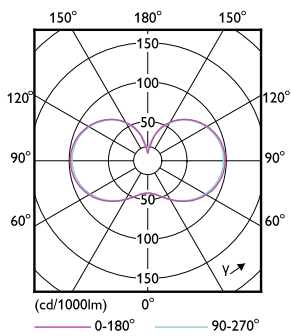

Product data

General Information	
Cap-Base	E27 [E27]
EU RoHS compliant	Yes
Nominal Lifetime (Nom)	25000 h
Switching Cycle	15000X
Technical Type	18-80W
Flux measurement reference	Sphere
Light Technical	
Color Code	840 [CCT of 4000K]
Beam Angle (Nom)	300 °
Luminous Flux (Nom)	3000 lm
Luminous Flux (Rated) (Nom)	3000 lm
Color Designation	Cool White (CW)
Correlated Color Temperature (Nom)	4000 K
Luminous Efficacy (rated) (Nom)	166.00 lm/W
Color Consistency	<6

Product Data

Full product code	871869975031200
Order product name	TForce Core LED HPL 18W E27 840 FR
EAN/UPC - Product	8718699750312
Order code	929002350002
Numerator - Quantity Per Pack	1
Numerator - Packs per outer box	6
Material Nr. (12NC)	929002350002
Net Weight (Piece)	0.130 kg

Dimensional drawing

TForce 20W 3000lm 4000K E27 ND

Product	D	C
TForce Core LED HPL 18W E27 840 FR	75 mm	180 mm

Photometric data

LEDTForce ED75 E27

LEDTForce 18W ED75 E27 840

Trueforce CorePro LED HPL

Photometric data