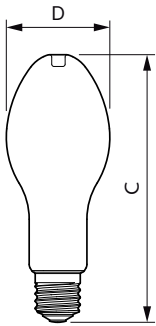

Trueforce CorePro LED HPL

Controls and Dimming

Dimmable	No

Mechanical and Housing

Bulb Finish	Frosted
Bulb Shape	ED90.

Approval and Application

Energy Efficiency Class	C
Energy Consumption kWh/1000 h	36 kWh
EPREL Registration Number	403657

Product Data

Full product code	871951429933700
Order product name	TForce Core LED HPL 36W E40 840 FR
EAN/UPC - Product	8719514299337
Order code	929002481502
Numerator - Quantity Per Pack	1
Numerator - Packs per outer box	6
Material Nr. (12NC)	929002481502
Net Weight (Piece)	0.190 kg

Dimensional drawing

Tforce 37W 6000lm 4000K E40 ND

Product	D	C
TForce Core LED HPL 36W E40 840 FR	90 mm	230 mm