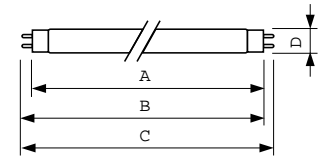

Product data

General Information		Lamp Current (Nom)	
Cap-Base	G13 [Medium Bi-Pin Fluorescent]	0.360 A	
Flux measurement reference	Sphere	Controls and Dimming	
Life to 50% Failures (Nom)	15,000 hour(s)	Dimmable	Yes
Light Technical		Mechanical and Housing	
Color Code	830 [CCT of 3000K]	Bulb Shape	T8 [26 mm (T8)]
Luminous Flux	1,350 lumen	Approval and Application	
Color Designation	Warm White (WW)	Energy Efficiency Class	G
Chromaticity Coordinate X (Nom)	0.44	Mercury (Hg) Content (Nom)	1.7 mg
Chromaticity Coordinate Y (Nom)	0.403	Energy Consumption kWh/1000 h	19 kWh
Correlated Color Temperature (Nom)	3000 K	EPREL Registration Number	423360
Luminous Efficacy (rated) (Nom)	75 lm/W	Product Data	
Color rendering index (CRI)	82	Full product code	871150063165740
Operating and Electrical		Order product name	MASTER TL-D Super 80 18W/830 1SL/25
Power Consumption	18.2 W		

Dimensional drawing

Product	D (max)	A (max)	B (max)	B (min)	C (max)
MASTER TL-D Super 80 18W/830 1SL/25	28 mm	589.8 mm	596.9 mm	594.5 mm	604 mm

Photometric data

Spectral Power Distribution Colour - MASTER TL-D Super 80 18W/830 1SL/25