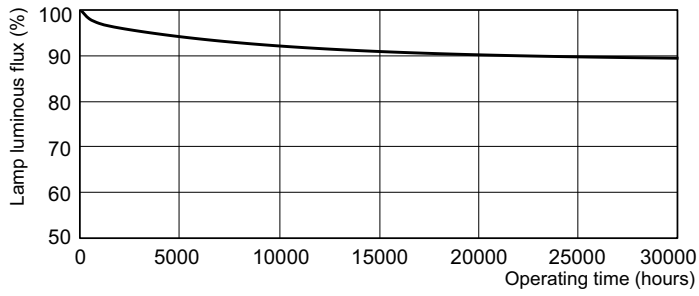

Product data

General Information		Lamp Current (Nom)	
Cap-Base	G13 [Medium Bi-Pin Fluorescent]	0.360 A	
Flux measurement reference	Sphere	Controls and Dimming	
Life to 50% Failures (Nom)	15,000 hour(s)	Dimmable	Yes
Light Technical		Mechanical and Housing	
Color Code	830 [CCT of 3000K]	Bulb Shape	T8 [26 mm (T8)]
Luminous Flux	1,350 lumen	Approval and Application	
Color Designation	Warm White (WW)	Energy Efficiency Class	G
Chromaticity Coordinate X (Nom)	0.44	Mercury (Hg) Content (Nom)	1.7 mg
Chromaticity Coordinate Y (Nom)	0.403	Energy Consumption kWh/1000 h	19 kWh
Correlated Color Temperature (Nom)	3000 K	EPREL Registration Number	423360
Luminous Efficacy (rated) (Nom)	75 lm/W	Product Data	
Color rendering index (CRI)	82	Full product code	871150063165740
Operating and Electrical		Order product name	MASTER TL-D Super 80 18W/830 1SL/25
Power Consumption	18.2 W		

Dimensional drawing

Product	D (max)	A (max)	B (max)	B (min)	C (max)
MASTER TL-D Super 80 18W/830 1SL/25	28 mm	589.8 mm	596.9 mm	594.5 mm	604 mm

Photometric data

Spectral Power Distribution Colour - MASTER TL-D Super 80 18W/830 1SL/25

Lifetime

Life Expectancy Diagram - MASTER TL-D Super 80 18W/830 1SL/25

Life Expectancy Diagram - MASTER TL-D Super 80 18W/830 1SL/25

MASTER TL-D Super 80

Lifetime

Lumen Maintenance Diagram - MASTER TL-D Super 80 18W/830 1SL/25