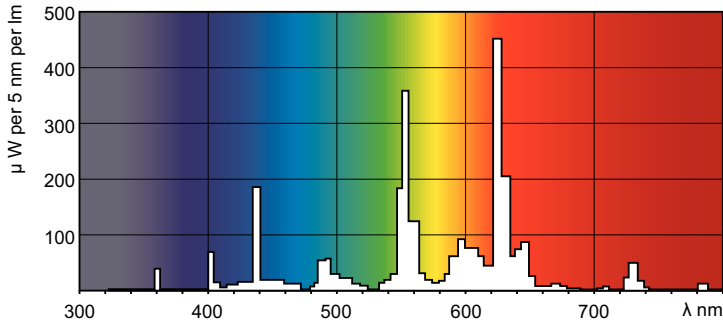

MASTER TL-D Super 80

MASTER TL-D Super 80 18W/830 1SL/25

The MASTER TL-D Super 80 lamp offers more lumens per watt and better color rendering than TL-D standard colors. Furthermore, it has a lower mercury content. The lamp can be operated in existing TL-D luminaires.

Product data

General Information		Lamp Current (Nom)	
Cap-Base	G13 [Medium Bi-Pin Fluorescent]	0.360 A	
Flux measurement reference	Sphere	Controls and Dimming	
Life to 50% Failures (Nom)	15,000 hour(s)	Dimmable	Yes
Light Technical		Mechanical and Housing	
Color Code	830 [CCT of 3000K]	Bulb Shape	T8 [26 mm (T8)]
Luminous Flux	1,350 lumen	Approval and Application	
Color Designation	Warm White (WW)	Energy Efficiency Class	G
Chromaticity Coordinate X (Nom)	0.44	Mercury (Hg) Content (Nom)	1.7 mg
Chromaticity Coordinate Y (Nom)	0.403	Energy Consumption kWh/1000 h	19 kWh
Correlated Color Temperature (Nom)	3000 K	EPREL Registration Number	423360
Luminous Efficacy (rated) (Nom)	75 lm/W	Product Data	
Color rendering index (CRI)	82	Full product code	871150063165740
Operating and Electrical		Order product name	MASTER TL-D Super 80 18W/830 1SL/25
Power Consumption	18.2 W		

Dimensional drawing

Product	D (max)	A (max)	B (max)	B (min)	C (max)
MASTER TL-D Super 80 18W/830 1SL/25	28 mm	589.8 mm	596.9 mm	594.5 mm	604 mm

Photometric data

Spectral Power Distribution Colour - MASTER TL-D Super 80 18W/830 1SL/25