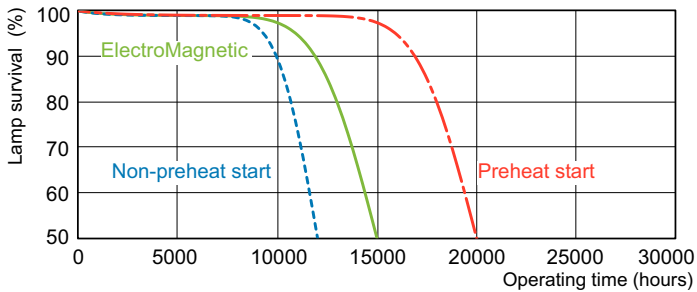

Lifetime

Life Expectancy Diagram - MASTER TL-D Super 80 18W/830 1SL/25