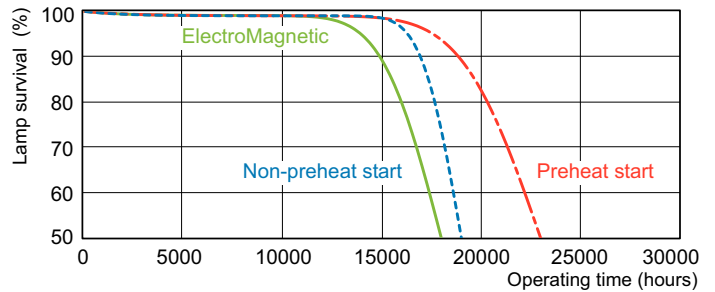

Life Expectancy Diagram - MASTER TL-D Super 80 18W/830 1SL/25