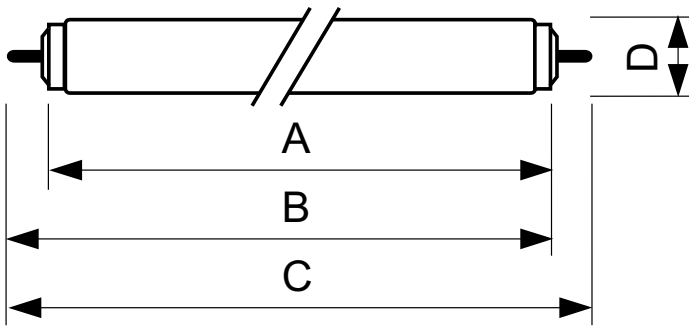

## Product Data

Full product code	871150026135940
Order product name	TL-X XL 20W/33-640 SLV/25

EAN/UPC - Product	8711500261359
Order code	928037703332
Numerator - Quantity Per Pack	1
Numerator - Packs per outer box	25
Material Nr. (12NC)	928037703332
Net Weight (Piece)	124.000 g
ILCOS Code	FD-20/41/2B-LC/N-Fa6

## Dimensional drawing

TL-X XL 20W/33-640

Product	D (max)	A (max)	B (max)	B (min)	C (max)
TL-X XL 20W/33-640 SLV/25	40.5 mm	574 mm	592.5 mm	589 mm	611 mm