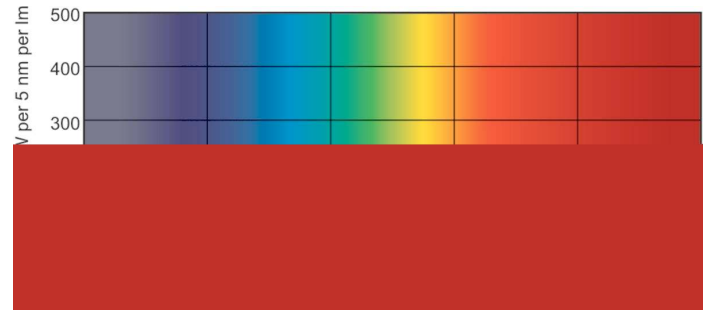

LDPB_TL-X_33-640-Spectral power distribution B/W

LDPO_TL-X_33-640-Spectral power distribution Colour