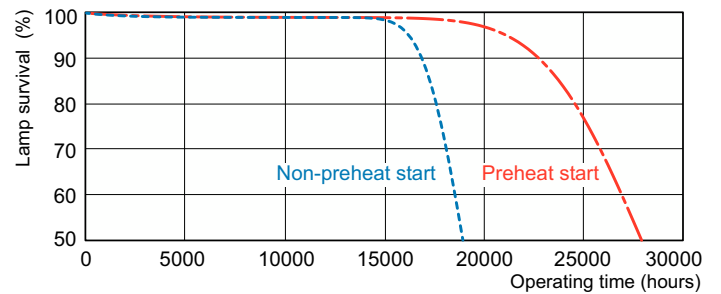

Life Expectancy Diagram - MASTER TL5 HO 49W/840 SLV/20