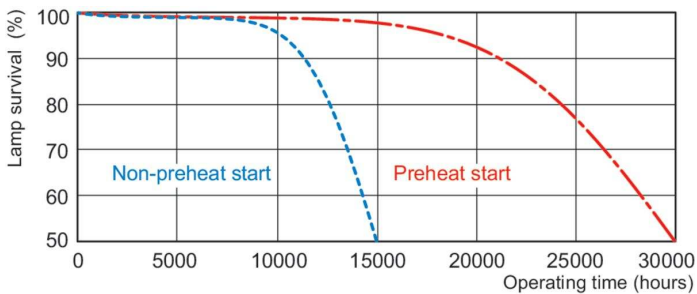

Lifetime

Life Expectancy Diagram - MASTER TL5 HO 49W/840 SLV/20