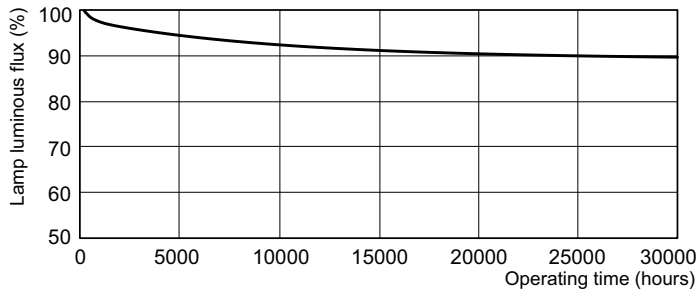

Product data

General Information		Controls and Dimming	
Cap-Base	G5 [G5]	Dimmable	Yes
Features	na [Not Applicable]		
Light Technical		Mechanical and Housing	
Color Code	840 [CCT of 4000K]	Bulb Shape	T5 [16 mm (T5)]
Luminous Flux	4,900 lm		
Color Designation	Cool White (CW)	Approval and Application	
Correlated Color Temperature (Nom)	4000 K	Energy Efficiency Class	G
Luminous Efficacy (rated) (Nom)	89 lm/W	Mercury (Hg) Content (Nom)	1.2 mg
Color rendering index (CRI)	82	Energy Consumption kWh/1000 h	54 kWh
		EPREL Registration Number	423548
Operating and Electrical		Product Data	
Power Consumption	49.2 W	Order product name	MASTER TL5 HO 49W/840 SLV/20
Lamp Current (Nom)	0.255 A	Full product name	MASTER TL5 HO 49W/840 SLV/20
		Full product code	871150063956105

Dimensional drawing

Product	D (max)	A (max)	B (max)	B (min)	C (max)
MASTER TL5 HO 49W/840 SLV/20	17 mm	1,449.0 mm	1,456.1 mm	1,453.7 mm	1,463.2 mm

Photometric data

Spectral Power Distribution Colour - MASTER TL5 HO 49W/840 SLV/20

Lifetime

Life Expectancy Diagram - MASTER TL5 HO 49W/840 SLV/20

Life Expectancy Diagram - MASTER TL5 HO 49W/840 SLV/20

MASTER TL5 High Output

Lifetime

Lumen Maintenance Diagram - MASTER TL5 HO 49W/840 SLV/20