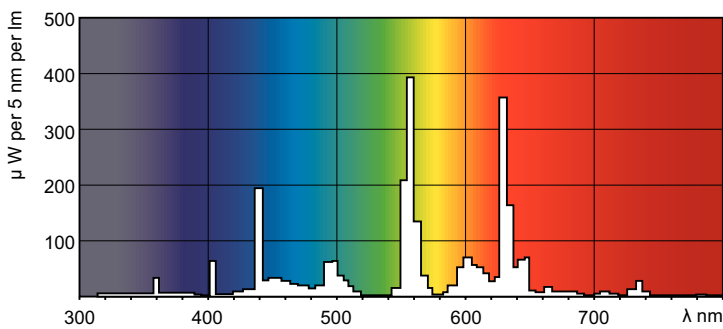

MASTER TL5 High Output

MASTER TL5 HO 49W/840 SLV/20

This TL5 lamp (tube diameter 16 mm) offers high light output. The TL5 HO lamp is optimized for installations requiring high light output and offers excellent lumen maintenance and color rendering. Application areas vary from offices and industry to schools and retail environments.

Product data

General Information		Controls and Dimming	
Cap-Base	G5 [G5]	Dimmable	Yes
Features	na [Not Applicable]		
Light Technical		Mechanical and Housing	
Color Code	840 [CCT of 4000K]	Bulb Shape	T5 [16 mm (T5)]
Luminous Flux	4,900 lm		
Color Designation	Cool White (CW)	Approval and Application	
Correlated Color Temperature (Nom)	4000 K	Energy Efficiency Class	G
Luminous Efficacy (rated) (Nom)	89 lm/W	Mercury (Hg) Content (Nom)	1.2 mg
Color rendering index (CRI)	82	Energy Consumption kWh/1000 h	54 kWh
		EPREL Registration Number	423548
Operating and Electrical		Product Data	
Power Consumption	49.2 W	Order product name	MASTER TL5 HO 49W/840 SLV/20
Lamp Current (Nom)	0.255 A	Full product name	MASTER TL5 HO 49W/840 SLV/20
		Full product code	871150063956105

MASTER TL5 High Output

Order code	927927584061
Material Nr. (12NC)	927927584061
Numerator - Quantity Per Pack	1
EAN/UPC - Product/Case	8711500639561

Numerator - Packs per outer box	20
EAN/UPC - Case	8711500264510

Dimensional drawing

Product	D (max)	A (max)	B (max)	B (min)	C (max)
MASTER TL5 HO 49W/840 SLV/20	17 mm	1,449.0 mm	1,456.1 mm	1,453.7 mm	1,463.2 mm

Photometric data

Spectral Power Distribution Colour - MASTER TL5 HO 49W/840 SLV/20