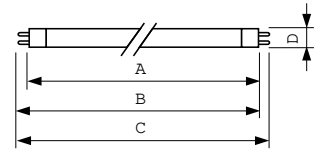

Product data

General Information		Controls and Dimming	
Cap-Base	G5 [G5]	Dimmable	Yes
Features	na [Not Applicable]		
Light Technical		Mechanical and Housing	
Color Code	840 [CCT of 4000K]	Bulb Shape	T5 [16 mm (T5)]
Luminous Flux	4,900 lm		
Color Designation	Cool White (CW)	Approval and Application	
Correlated Color Temperature (Nom)	4000 K	Energy Efficiency Class	G
Luminous Efficacy (rated) (Nom)	89 lm/W	Mercury (Hg) Content (Nom)	1.2 mg
Color rendering index (CRI)	82	Energy Consumption kWh/1000 h	54 kWh
		EPREL Registration Number	423548
Operating and Electrical		Product Data	
Power Consumption	49.2 W	Order product name	MASTER TL5 HO 49W/840 SLV/20
Lamp Current (Nom)	0.255 A	Full product name	MASTER TL5 HO 49W/840 SLV/20
		Full product code	871150063956105

MASTER TL5 High Output

Order code	927927584061
Material Nr. (12NC)	927927584061
Numerator - Quantity Per Pack	1
EAN/UPC - Product/Case	8711500639561

Numerator - Packs per outer box	20
EAN/UPC - Case	8711500264510

Dimensional drawing

Product	D (max)	A (max)	B (max)	B (min)	C (max)
MASTER TL5 HO 49W/840 SLV/20	17 mm	1,449.0 mm	1,456.1 mm	1,453.7 mm	1,463.2 mm

Photometric data

Spectral Power Distribution Colour - MASTER TL5 HO 49W/840 SLV/20