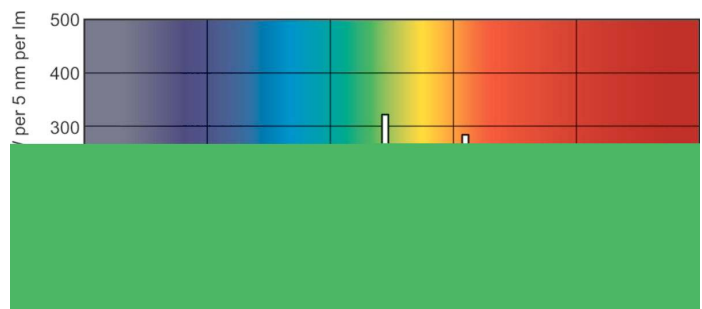

LDPO_TL5-HO9_940-Spectral power distribution Colour