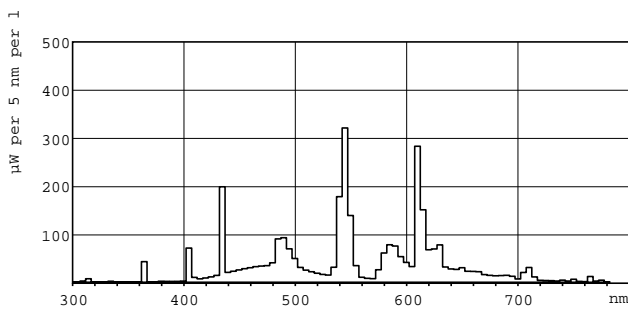

MASTER TL5 High Output 90 De Luxe

Operating and Electrical	
Power (Nom)	22.5 W
Lamp Current (Nom)	0.295 A
Temperature	
Design Temperature (Nom)	35 °C
Controls and Dimming	
Dimmable	Yes
Mechanical and Housing	
Bulb Shape	T5 [16 mm (T5)]
Approval and Application	
Mercury (Hg) Content (Nom)	1.4 mg

Energy Consumption kWh/1000 h	25 kWh
Product Data	
Full product code	871150086895400
Order product name	MASTER TL5 HO 90 De Luxe 24W/940 1SL20
EAN/UPC - Product	8711500868954
Order code	927992094024
Numerator - Quantity Per Pack	1
Numerator - Packs per outer box	20
Material Nr. (12NC)	927992094024
Net Weight (Piece)	54.000 g
ILCOS Code	FDH-24/40/1A-L/P-G5-16/550

Dimensional drawing

Product	D (max)	A (max)	B (max)	B (min)	C (max)
MASTER TL5 HO 90 De Luxe 24W/940 1SL20	17 mm	549.0 mm	556.1 mm	553.7 mm	563.2 mm

TL5 HO 24W/940

Photometric data

LDPB_TL5-HO9_940-Spectral power distribution B/W