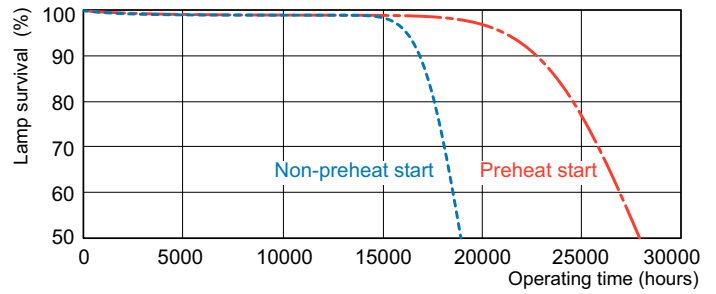

MASTER TL5 High Output 90 De Luxe

Lifetime

LDLE_TL5-HO9_0002-Life expectancy diagram

LDLM_TL5-HO9_0001-Lumen maintenance diagram