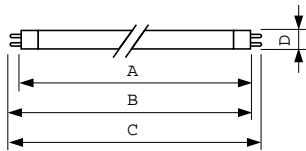

### Product data

General Information		Luminous Efficacy (@ Max Lumen, Rated) (Nom)	
Cap-Base	G5 [ G5]	Luminous Efficacy (@ Max Lumen, Rated) (Nom)	78 lm/W
Life to 50% Failures Preheat (Nom)	30000 h	Chromaticity Coordinate X (Nom)	380
LSF Preheat 2000 h Rated	99 %	Chromaticity Coordinate Y (Nom)	380
LSF Preheat 4000 h Rated	99 %	Correlated Color Temperature (Nom)	4000 K
LSF Preheat 6000 h Rated	99 %	Luminous Efficacy (rated) (Nom)	68 lm/W
LSF Preheat 8000 h Rated	99 %	Color Rendering Index (Nom)	91
LSF Preheat 16000 h Rated	97 %	LLMF 2000 h Rated	96 %
LSF Preheat 20000 h Rated	84 %	LLMF 4000 h Rated	95 %
		LLMF 6000 h Rated	94 %
		LLMF 8000 h Rated	93 %
		LLMF 12000 h Rated	92 %
		LLMF 16000 h Rated	91 %
		LLMF 20000 h Rated	90 %
Light Technical			
Color Code	940 [ CCT of 4000K]		
Luminous Flux (Nom)	1750 lm		
Luminous Flux (Rated) (Nom)	1525 lm		
Color Designation	Cool White (CW)		

# MASTER TL5 High Output 90 De Luxe

Operating and Electrical	
Power (Nom)	22.5 W
Lamp Current (Nom)	0.295 A
Temperature	
Design Temperature (Nom)	35 °C
Controls and Dimming	
Dimmable	Yes
Mechanical and Housing	
Bulb Shape	T5 [ 16 mm (T5)]
Approval and Application	
Mercury (Hg) Content (Nom)	1.4 mg

Energy Consumption kWh/1000 h	25 kWh
Product Data	
Full product code	871150086895400
Order product name	MASTER TL5 HO 90 De Luxe 24W/940 1SL20
EAN/UPC - Product	8711500868954
Order code	927992094024
Numerator - Quantity Per Pack	1
Numerator - Packs per outer box	20
Material Nr. (12NC)	927992094024
Net Weight (Piece)	54.000 g
ILCOS Code	FDH-24/40/1A-L/P-G5-16/550

## Dimensional drawing

Product	D (max)	A (max)	B (max)	B (min)	C (max)
MASTER TL5 HO 90 De Luxe 24W/940 1SL20	17 mm	549.0 mm	556.1 mm	553.7 mm	563.2 mm