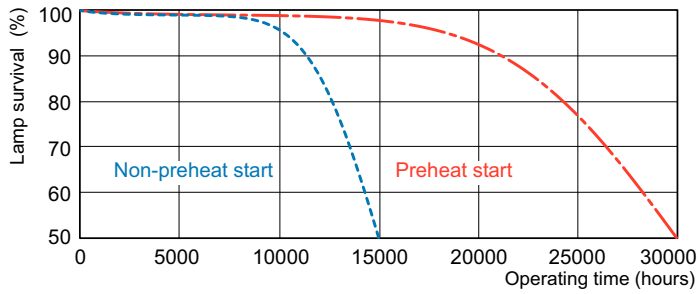

MASTER TL5 High Output 90 De Luxe

Lifetime

LDLE_TL5-HO9_0002-Life expectancy diagram

LDLM_TL5-HO9_0001-Lumen maintenance diagram