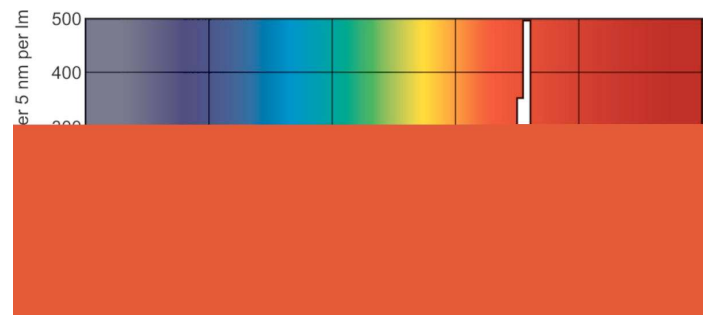

## Dimensional drawing

TL-D Colored 18W Red 1SL/25

Product	D (max)	A (max)	B (max)	B (min)	C (max)
TL-D Colored 18W Red 1SL/25	28.0 mm	589.8 mm	596.9 mm	594.5 mm	604.0 mm

## Photometric data

LDPB\_TL-DCOL\_150-Spectral power distribution B/W

LDPO\_TL-DCOL\_150-Spectral power distribution Colour