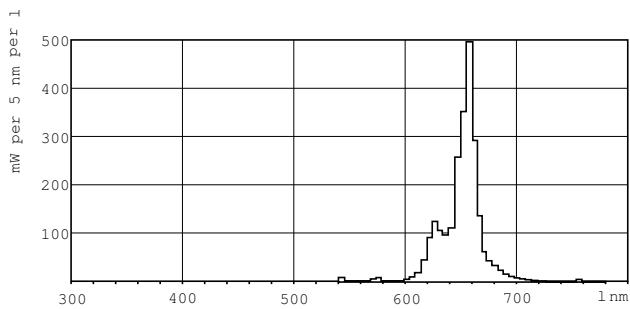

Photometric data

LDPB_TL-DCOL_150-Spectral power distribution B/W