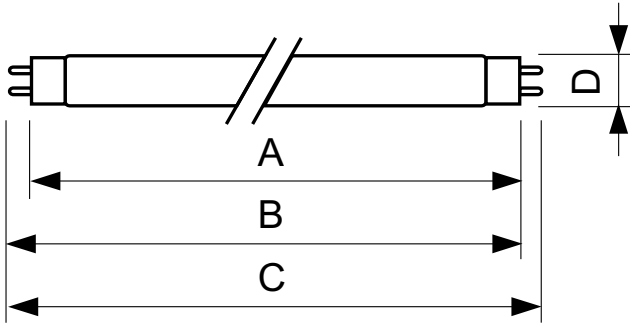

### Product data

General information		Voltage (Nom)	
Cap-Base	G13 [ Medium Bi-Pin Fluorescent]	59 V	
Life To 10% Failures (Nom)	12000 h	Temperature	
Life to 50% Failures (Nom)	15000 h	Design Temperature (Nom)	25 °C
Light technical		Controls and dimming	
Color Code	150	Dimmable	Yes
Luminous Flux (Nom)	25 lm	Mechanical and housing	
Luminous Flux (Rated) (Nom)	25 lm	Bulb Shape	T8 [ 26 mm (T8)]
Color Designation	Red (HO)	Approval and application	
LLMF 2000 h Rated	95 %	Mercury (Hg) Content (Nom)	13.0 mg
Operating and electrical		Energy Consumption kWh/1000 h	26 kWh
Power (Nom)	18.0 W		
Lamp Current (Nom)	0.360 A		

## Product data

Full product code	871150072684140
Order product name	TL-D Colored 18W Red 1SL/25
EAN/UPC - Product	8711500726841
Order code	928048001505
Numerator - Quantity Per Pack	1

Local code description	8344000
Numerator - Packs per outer box	25
Material Nr. (12NC)	928048001505
Net Weight (Piece)	71.000 g

## Dimensional drawing

TL-D Colored 18W Red 1SL/25

Product	D (max)	A (max)	B (max)	B (min)	C (max)
TL-D Colored 18W Red 1SL/25	28.0 mm	589.8 mm	596.9 mm	594.5 mm	604.0 mm