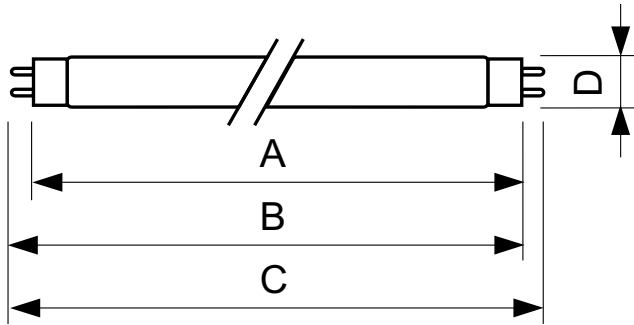

TL-D LIFEMAX Super 80

TL-D 30W/840 1SL/25

The TL-D LIFEMAX Super 80 lamp offers more lumens per watt and better color rendering than TL-D standard colors. Furthermore, it has a lower mercury content. The lamp can be operated in existing TL-D luminaires.

Product data

General Information		Controls and Dimming	
Cap-Base	G13 [Medium Bi-Pin Fluorescent]	Dimmable	Yes
Life To 10% Failures (Nom)	10000 h		
Life To 50% Failures (Nom)	13000 h		
Life To 50% Failures Preheat (Nom)	20000 h		
Light Technical		Mechanical and Housing	
Color Code	840 [CCT of 4000K]	Cap-Base Information	Green Cap
Luminous Flux (Rated) (Nom)	2400 lm		
Color Designation	Cool White (CW)		
Lumen Maintenance 2000 h (Nom)	96 %		
Lumen Maintenance 5000 h (Nom)	94 %		
Chromaticity Coordinate X (Nom)	383		
Chromaticity Coordinate Y (Nom)	386		
Correlated Color Temperature (Nom)	4000 K		
Luminous Efficacy (rated) (Nom)	80 lm/W		
Color Rendering Index (Nom)	82		
Operating and Electrical		Approval and Application	
Power (Rated) (Nom)	30 W	Energy Efficiency Label (EEL)	A
Lamp Current (Nom)	0.360 A	Mercury (Hg) Content (Nom)	2.0 mg
Voltage (Nom)	98 V		
		Product Data	
		Full product code	871150028588100
		Order product name	TL-D 30W/840 1SL/25
		EAN/UPC - Product	8711500285881
		Order code	927981284036
		Numerator - Quantity Per Pack	1
		Numerator - Packs per outer box	25
		Material Nr. (12NC)	927981284036
		Net Weight (Piece)	0.130 kg

TL-D LIFEMAX Super 80

Dimensional drawing

Product	D	A	B	B	C
TL-D 30W/840 1SL/25	28 mm	894.6 mm	901.7 mm	899.3 mm	908.8 mm

TL-D 30W/840/GC