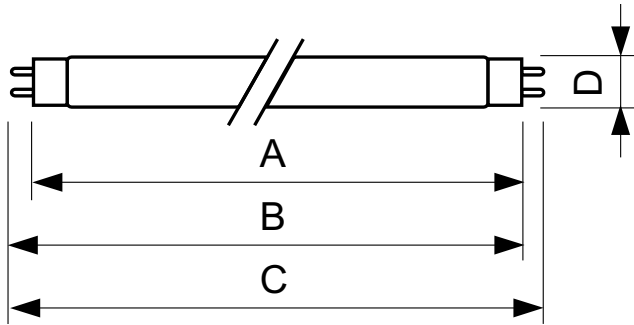

Product data

General Information	
Cap-Base	G13 [Medium Bi-Pin Fluorescent]
Life To 10% Failures (Nom)	10000 h
Life To 50% Failures (Nom)	13000 h
Life To 50% Failures Preheat (Nom)	20000 h

Light Technical	
Color Code	865 [CCT of 6500K]
Luminous Flux (Rated) (Nom)	2300 lm
Color Designation	Cool Daylight
Lumen Maintenance 2000 h (Nom)	96 %
Lumen Maintenance 5000 h (Nom)	94 %
Chromaticity Coordinate X (Nom)	313
Chromaticity Coordinate Y (Nom)	338
Correlated Color Temperature (Nom)	6500 K
Luminous Efficacy (rated) (Nom)	77 lm/W
Color Rendering Index (Nom)	80

Operating and Electrical	
Power (Rated) (Nom)	30 W
Lamp Current (Nom)	0.360 A
Voltage (Nom)	98 V

Controls and Dimming	
Dimmable	Yes

Mechanical and Housing	
Cap-Base Information	Green Cap

Approval and Application	
Energy Efficiency Label (EEL)	A
Mercury (Hg) Content (Nom)	2.0 mg

Product Data	
Full product code	871150028592800
Order product name	TL-D 30W/865 1SL/25
EAN/UPC - Product	8711500285928
Order code	927981286536
Numerator - Quantity Per Pack	1
Numerator - Packs per outer box	25
Material Nr. (12NC)	927981286536
Net Weight (Piece)	0.130 kg

TL-D LIFEMAX Super 80

Dimensional drawing

TL-D 30W/865/GC

Product	D	A	B	B	C
TL-D 30W/865 1SL/25	28 mm	894.6 mm	901.7 mm	899.3 mm	908.8 mm

Photometric data