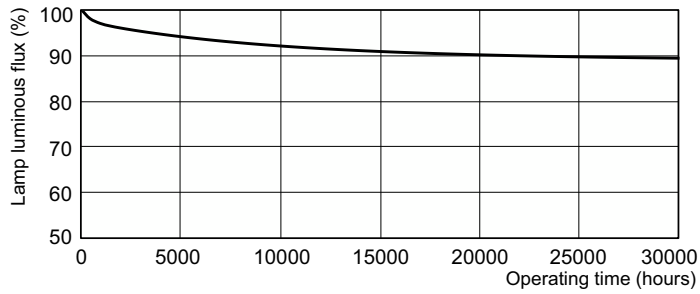

TL-D LIFEMAX Super 80

TL-D 36W/865 1SL/25

The TL-D LIFEMAX Super 80 lamp offers more lumens per watt and better color rendering than TL-D standard colors. Furthermore, it has a lower mercury content. The lamp can be operated in existing TL-D luminaires.

Product data

General Information	
Cap-Base	G13 [Medium Bi-Pin Fluorescent]
Life to 50% Failures (Nom)	15,000 hour(s)
Light Technical	
Color Code	865 [CCT of 6500K]
Color Designation	Cool Daylight
Correlated Color Temperature (Nom)	6500 K
Luminous Efficacy (rated) (Nom)	85 lm/W
Color rendering index (CRI)	80
Operating and Electrical	
Power Consumption	36 W
Lamp Current (Nom)	0.440 A
Voltage (Nom)	103 V
Controls and Dimming	
Dimmable	Yes

TL-D LIFEMAX Super 80

Dimensional drawing

Product	D (max)	A (max)	B (max)	B (min)	C (max)
TL-D 36W/865 1SL/25	28 mm	1,199.4 mm	1,206.5 mm	1,204.1 mm	1,213.6 mm

Photometric data

Spectral Power Distribution Colour - TL-D 36W/865 1SL/25

Lifetime

Life expectancy diagram - 3 hour cycle

Life expectancy diagram - 12 hour cycle

TL-D LIFEMAX Super 80

Lifetime

Lumen Maintenance Diagram - TL-D 36W/865 1SL/25