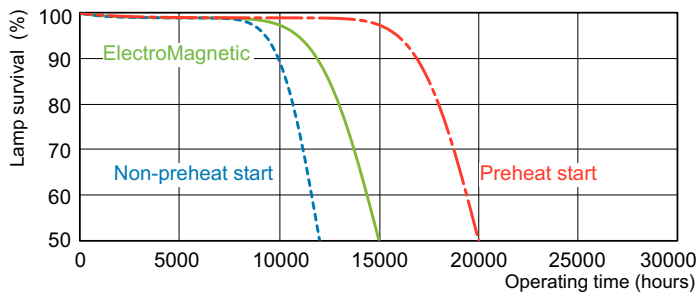

TL-D LIFEMAX Super 80

Dimensional drawing

Product	D (max)	A (max)	B (max)	B (min)	C (max)
TL-D 36W/865 1SL/25	28 mm	1,199.4 mm	1,206.5 mm	1,204.1 mm	1,213.6 mm

Photometric data

Spectral Power Distribution Colour - TL-D 36W/865 1SL/25

Lifetime

Life expectancy diagram - 3 hour cycle

Life expectancy diagram - 12 hour cycle

TL-D LIFEMAX Super 80

Lifetime

Lumen Maintenance Diagram - TL-D 36W/865 1SL/25