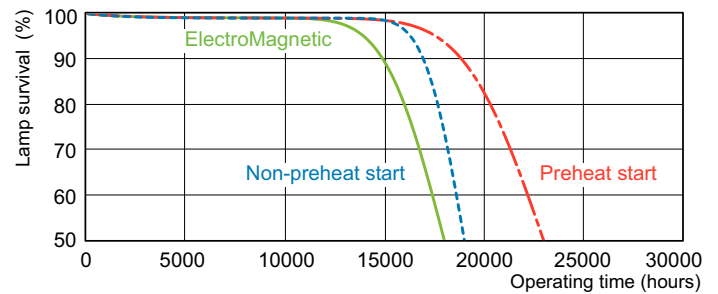

TL-D LIFEMAX Super 80

Dimensional drawing

Product	D (max)	A (max)	B (max)	B (min)	C (max)
TL-D 36W/865 1SL/25	28 mm	1,199.4 mm	1,206.5 mm	1,204.1 mm	1,213.6 mm

Photometric data

Spectral Power Distribution Colour - TL-D 36W/865 1SL/25

Lifetime

Life expectancy diagram - 3 hour cycle

Life expectancy diagram - 12 hour cycle

TL-D LIFEMAX Super 80

Lifetime

Lumen Maintenance Diagram - TL-D 36W/865 1SL/25