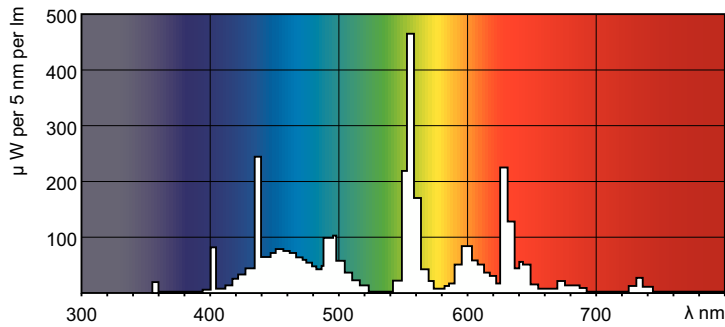

TL-D LIFEMAX Super 80

TL-D 36W/865 1SL/25

The TL-D LIFEMAX Super 80 lamp offers more lumens per watt and better color rendering than TL-D standard colors. Furthermore, it has a lower mercury content. The lamp can be operated in existing TL-D luminaires.

Product data

General Information	
Cap-Base	G13 [Medium Bi-Pin Fluorescent]
Life to 50% Failures (Nom)	15,000 hour(s)
Light Technical	
Color Code	865 [CCT of 6500K]
Color Designation	Cool Daylight
Correlated Color Temperature (Nom)	6500 K
Luminous Efficacy (rated) (Nom)	85 lm/W
Color rendering index (CRI)	80
Operating and Electrical	
Power Consumption	36 W
Lamp Current (Nom)	0.440 A
Voltage (Nom)	103 V
Controls and Dimming	
Dimmable	Yes

Mechanical and Housing	
Bulb Shape	T8
Net Weight (Piece)	0.140 kg
Approval and Application	
Mercury (Hg) Content (Nom)	2.0 mg
Product Data	
Order product name	TL-D 36W/865 1SL/25
Full product name	TL-D 36W/865 1SL/25
Full product code	694793919450600
Order code	927982286553
Material Nr. (12NC)	927982286553
Numerator - Quantity Per Pack	1
EAN/UPC - Product/Case	6947939194506
Numerator - Packs per outer box	25
EAN/UPC - Case	6922341996412

TL-D LIFEMAX Super 80

Dimensional drawing

Product	D (max)	A (max)	B (max)	B (min)	C (max)
TL-D 36W/865 1SL/25	28 mm	1,199.4 mm	1,206.5 mm	1,204.1 mm	1,213.6 mm

Photometric data

Spectral Power Distribution Colour - TL-D 36W/865 1SL/25