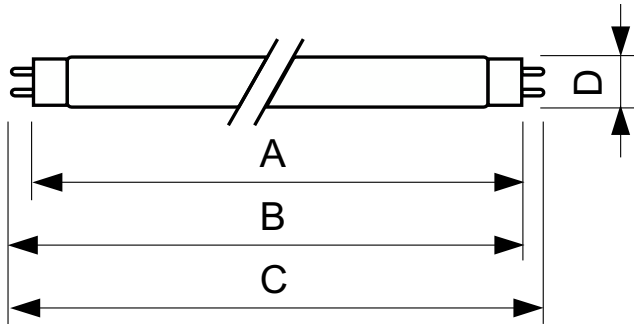

TL-D LIFEMAX Super 80

TL-D 36W/865 1SL/25

The TL-D LIFEMAX Super 80 lamp offers more lumens per watt and better color rendering than TL-D standard colors. Furthermore, it has a lower mercury content. The lamp can be operated in existing TL-D luminaires.

Product data

General Information	
Cap-Base	G13 [Medium Bi-Pin Fluorescent]
Life to 50% Failures (Nom)	15,000 hour(s)
Light Technical	
Color Code	865 [CCT of 6500K]
Color Designation	Cool Daylight
Correlated Color Temperature (Nom)	6500 K
Luminous Efficacy (rated) (Nom)	85 lm/W
Color rendering index (CRI)	80
Operating and Electrical	
Power Consumption	36 W
Lamp Current (Nom)	0.440 A
Voltage (Nom)	103 V
Controls and Dimming	
Dimmable	Yes

Mechanical and Housing	
Bulb Shape	T8
Net Weight (Piece)	0.140 kg
Approval and Application	
Mercury (Hg) Content (Nom)	2.0 mg
Product Data	
Order product name	TL-D 36W/865 1SL/25
Full product name	TL-D 36W/865 1SL/25
Full product code	694793919450600
Order code	927982286553
Material Nr. (12NC)	927982286553
Numerator - Quantity Per Pack	1
EAN/UPC - Product/Case	6947939194506
Numerator - Packs per outer box	25
EAN/UPC - Case	6922341996412

TL-D LIFEMAX Super 80

Dimensional drawing

Product	D (max)	A (max)	B (max)	B (min)	C (max)
TL-D 36W/865 1SL/25	28 mm	1,199.4 mm	1,206.5 mm	1,204.1 mm	1,213.6 mm

Photometric data

Spectral Power Distribution Colour - TL-D 36W/865 1SL/25