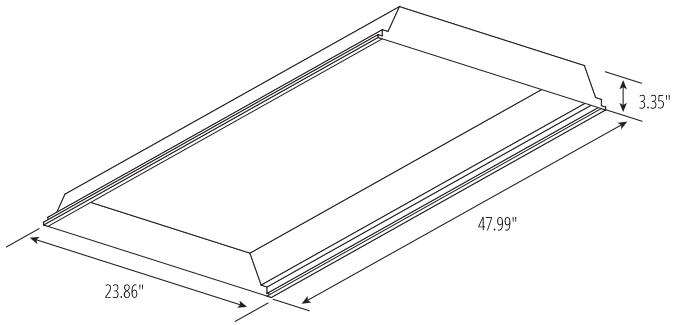

Venture 2x4 42W LED Troffer