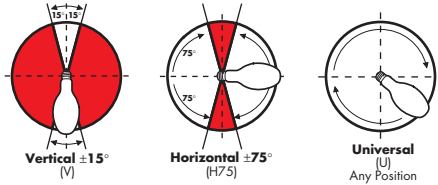

VENTURE
LIGHTING

LIGHTING SOLUTIONS: UPGRADE KITS

STEPS IN UPGRADING: IT'S EASY AS 1, 2, 3...

Step 1 Assess the Fixture!

Are the fixture and reflector in good condition? If "Yes", you're on your way!

Pulse start lamps above 150 watts are engineered for Vertical (V) or Horizontal (H) operating position only. Universal (U) lamps are available in 150 watts and below.