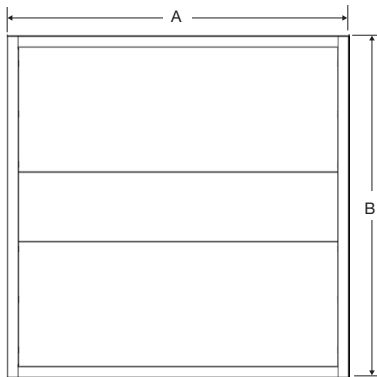

Photometrics

		8 ft Mounting Height			10 ft Mounting Height			12 ft Mounting Height			
		On Center Fixture Spacing									
		8'x10'	10'x10'	10'x12'	8'x10'	10'x10'	10'x12'	8'x10'	10'x10'	10'x12'	
2'x2'	28W	VOLUME3A/028UNVD835/22G/WH	44fc/1.5	37fc/1.3	33fc/1.5	43fc/1.6	36fc/1.4	32fc/1.3	41fc/1.6	35fc/1.5	30fc/1.3
		VOLUME3A/028UNVD840/22G/WH	46fc/1.5	39fc/1.3	34fc/1.5	44fc/1.6	37fc/1.4	33fc/1.3	43fc/1.6	36fc/1.5	31fc/1.3
		VOLUME3A/028UNVD850/22G/WH	46fc/1.5	39fc/1.3	34fc/1.5	45fc/1.6	38fc/1.4	33fc/1.3	43fc/1.6	36fc/1.5	32fc/1.3
2'x4'	36W	VOLUME3A/036UNVD835/24G/WH	56fc/1.5	47fc/1.3	42fc/1.5	54fc/1.6	46fc/1.4	40fc/1.3	52fc/1.6	44fc/1.5	38fc/1.3
		VOLUME3A/036UNVD840/24G/WH	58fc/1.5	50fc/1.3	44fc/1.5	57fc/1.6	48fc/1.4	42fc/1.3	55fc/1.6	46fc/1.5	40fc/1.3
		VOLUME3A/036UNVD850/24G/WH	59fc/1.5	50fc/1.3	44fc/1.5	57fc/1.6	48fc/1.4	42fc/1.3	55fc/1.6	46fc/1.5	41fc/1.3

Physical Information

Lamp Description	(A) Length (in.)	(B) Width (in.)	(C) Height (in.)
2x2	23.77	23.77	2.12
2x4	47.71	23.77	2.12
2x2 EM	23.77	23.77	3.38
2x4 EM	47.71	23.77	3.38

2X2