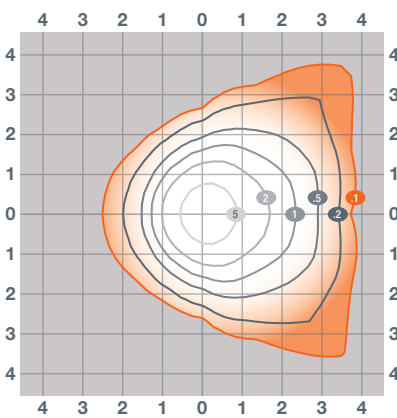

Physical Information

Lamp Description	Length (inches)	Width (inches)	Height (inches)
40W	14.2	9.3	6.5
60W	14.2	9.3	6.5
80W	14.2	9.3	6.5
120W	14.2	9.3	9.6

40/60/80W

120W

Dimensions in mm

Photometric Information

40W 15' Mounting Height

60W 18' Mounting Height

80W 20' Mounting Height

120W 25' Mounting Height

LEDVANCE LLC
 181 Ballardvale Street, Suite 203
 Wilmington, MA 01887 USA
 Phone 1-800-LIGHTBULB (1-800-544-4828)
 www.ledvanceUS.com