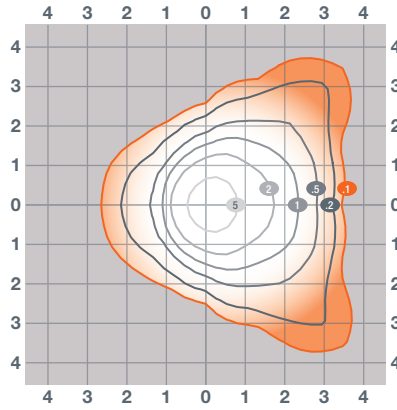

60W 18' Mounting Height