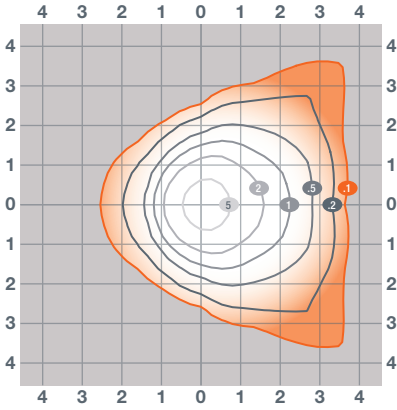

Photometric Information

40W 15' Mounting Height