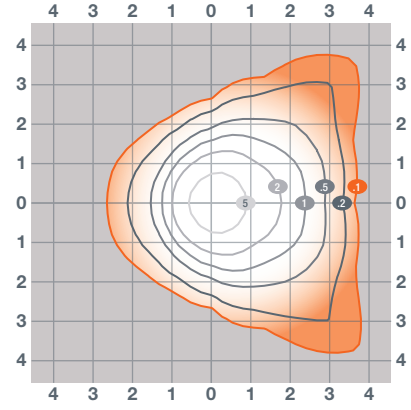

80W 20' Mounting Height