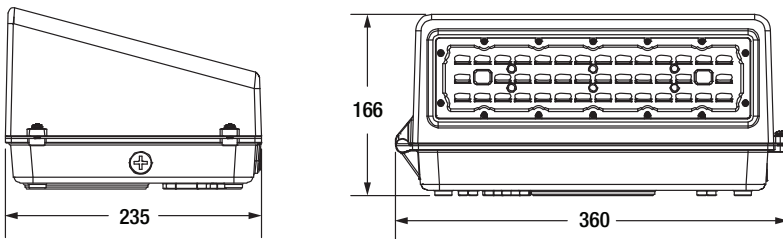

Physical Information

Lamp Description	Length (inches)	Width (inches)	Height (inches)
40W	14.2	9.3	6.5
60W	14.2	9.3	6.5
80W	14.2	9.3	6.5
120W	14.2	9.3	9.6

40/60/80W

120W

Dimensions in mm

Photometric Information