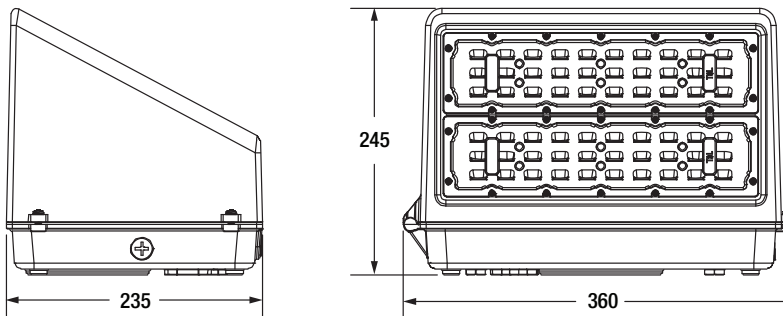

Physical Information

Lamp Description	Length (inches)	Width (inches)	Height (inches)
40W	14.2	9.3	6.5
60W	14.2	9.3	6.5
80W	14.2	9.3	6.5
120W	14.2	9.3	9.6

40/60/80W

120W

Dimensions in mm

Photometric Information