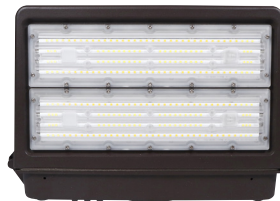

SYLVANIA Luminaires

UltraLED™ CCT Selectable Cutoff Wall Pack

Application

The Wall Pack luminaires are environmentally preferable LED alternatives to traditional HID luminaires, offering up to 74% in energy savings. Ideal in place of traditional luminaires, or as new installations, the Wall Pack series is offered in several wattages/lumen packages for illuminating building exteriors, outdoor corridors, walkways, and stairwells.

Benefits and Features

- DLC Premium listing and wattage and lumen selectability provide high energy efficacy and optimize this product for utility rebates
- Integral Photocontrol included
- Optional Emergency Battery Back-up on selected wattages
- Traditional sizes allow seamless replacement of existing luminaires
- IP65 rated body ensures a resilient and long-lasting product
- Up to 120 LPW
- Selectable 3000K, 4000K or 5000K color temperatures
- CRI >80
- Offered in 40, 60, 80 or 120 watts
- Energy savings up to 74%

Electrical

- 120-277V_{AC}, 120-347V_{AC}, 347/480V_{AC}
- Power Factor >90%
- THD <20%
- 0-10V dimmable

Rated Life

- 150,000 hours (L₇₀@25°C)

Warranty

- 5-year
- NLB Trusted Warranty Program

Ambient Operating Range

- -40°F to +122°F (-40°C to +50°C)
- +32°F to +122°F (0°C to +50°C) (Emergency Versions)

Item #
Type
Project
Notes
Date

120W

Wattage Comparison

Traditional Source	Traditional System Wattage	LED System Wattage	Energy Savings
70W HPS	91	40	56%
100W HPS	120	40	67%
100W MH	130	40	69%
150W HPS	170	60	65%
150W MH	188	60	68%
175W MH	210	60	71%
175W MH	210	80	62%
250W MH	290	80	72%
250W HPS	295	80	73%
320W MH	370	120	68%
400W HPS	464	120	74%
400W MH	458	120	74%

Certifications and Listings

- cULus
- RoHS
- FCC
- DLC 5.1 Premium
- Dark Sky Compliant*

*DLC Dark Sky Compliant for 3000K products only

Installation