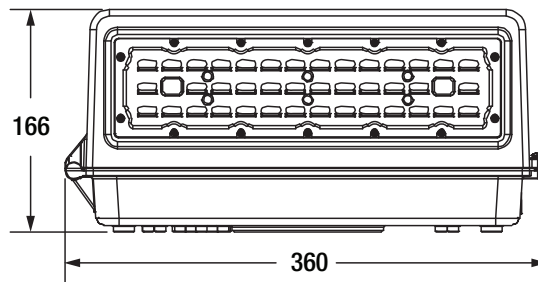

Certifications and Listings

- cULus
- FCC
- RoHS
- DLC Premium

Installation

- Luminaire mounts to exterior wall.

Ordering Guide

WALPAKC	5X	/ XXX	XXX	D	8	SC2	/ C1	/ BZ	/ XX
Product Name	Generation/Size*	Wattage	Voltage	Dimming	CRI	Color Temp	Distribution	Color/Finish	Options
WALPAKC = Cutoff Wall Pack	5B, 5C	040 = 40 Watts 060 = 60 Watts 080 = 80 Watts 120 = 120 Watts	UNV = 120-277V	D = 0-10V dimming	8 = >80	SC2 = 3000K, 4000K or 5000K	C1 = Type III	BZ = Bronze	P = Photocontrol PE = Photocontrol + Emergency Battery Back-up

*5C = 120W only
5B = 40, 60 or 80W

Ordering Information

Item Number	Ordering Abbreviation	Wattage (W)	Input Voltage (V)		Dimming	CRI	Color Temperature (CCT)	Total Fixture Lumens		LPW	Color	DLC	Option Included
61833	WALPAKC5B/040UNVD8SC2/C1/BZ/P	40	120-277	0-10V	>80	3000, 4000, or 5000K	4800	120	Bronze	Premium	Photocontrol		
61834	WALPAKC5B/060UNVD8SC2/C1/BZ/P	60	120-277	0-10V	>80	3000, 4000, or 5000K	7200	120	Bronze	Premium	Photocontrol		
61835	WALPAKC5B/080UNVD8SC2/C1/BZ/P	80	120-277	0-10V	>80	3000, 4000, or 5000K	9600	120	Bronze	Premium	Photocontrol		
61841	WALPAKC5C/120UNVD8SC2/C1/BZ/P	120	120-277	0-10V	>80	3000, 4000, or 5000K	14,400	120	Bronze	Premium	Photocontrol		
61836	WALPAKC5B/040UNVD8SC2/C1/BZ/PE	40	120-277	0-10V	>80	3000, 4000, or 5000K	4800	120	Bronze	Premium	Photocontrol + Emergency Battery Back-up		
61837	WALPAKC5B/060UNVD8SC2/C1/BZ/PE	60	120-277	0-10V	>80	3000, 4000, or 5000K	7200	120	Bronze	Premium	Photocontrol + Emergency Battery Back-up		

Physical Information

Lamp Description	Length (inches)	Width (inches)	Height (inches)
40W	14.2	9.3	6.5
60W	14.4	9.3	6.5
80W	14.4	9.3	6.5
120W	14.2	9.3	9.6

40/60/80W

120W

Dimensions in mm

LEDVANCE LLC
200 Ballardvale Street
Wilmington, MA 01887 USA
Phone 1-800-LIGHTBULB (1-800-544-4828)
www.sylvania.com