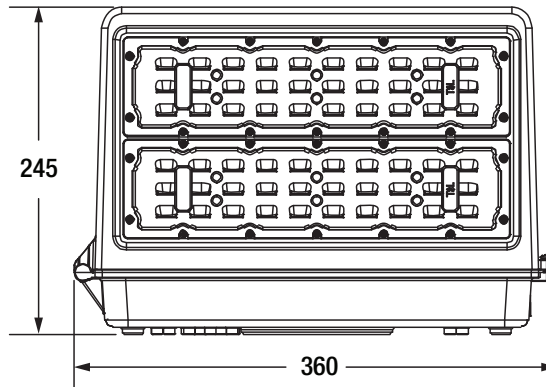

Certifications and Listings

- cULus
- FCC
- RoHS
- DLC Premium

Installation

- Luminaire mounts to exterior wall.

Ordering Guide

WALPAKC	5X	/ XXX	XXX	D	8	SC2	/ C1	/ BZ	/ XX
Product Name	Generation/Size*	Wattage	Voltage	Dimming	CRI	Color Temp	Distribution	Color/Finish	Options
WALPAKC = Cutoff Wall Pack	5B, 5C	040 = 40 Watts 060 = 60 Watts 080 = 80 Watts 120 = 120 Watts	UNV = 120-277V	D = 0-10V dimming	8 = >80	SC2 = 3000K, 4000K or 5000K	C1 = Type III	BZ = Bronze	P = Photocontrol PE = Photocontrol + Emergency Battery Back-up

*5C = 120W only
5B = 40, 60 or 80W

Ordering Information

Item Number	Ordering Abbreviation	Wattage (W)	Input Voltage (V)		Dimming	CRI	Color Temperature (CCT)	Total Fixture Lumens		LPW	Color	DLC	Option Included
61833	WALPAKC5B/040UNVD8SC2/C1/BZ/P	40	120-277	0-10V	>80	3000, 4000, or 5000K	4800	120	Bronze	Premium	Photocontrol		
61834	WALPAKC5B/060UNVD8SC2/C1/BZ/P	60	120-277	0-10V	>80	3000, 4000, or 5000K	7200	120	Bronze	Premium	Photocontrol		
61835	WALPAKC5B/080UNVD8SC2/C1/BZ/P	80	120-277	0-10V	>80	3000, 4000, or 5000K	9600	120	Bronze	Premium	Photocontrol		
61841	WALPAKC5C/120UNVD8SC2/C1/BZ/P	120	120-277	0-10V	>80	3000, 4000, or 5000K	14,400	120	Bronze	Premium	Photocontrol		
61836	WALPAKC5B/040UNVD8SC2/C1/BZ/PE	40	120-277	0-10V	>80	3000, 4000, or 5000K	4800	120	Bronze	Premium	Photocontrol + Emergency Battery Back-up		
61837	WALPAKC5B/060UNVD8SC2/C1/BZ/PE	60	120-277	0-10V	>80	3000, 4000, or 5000K	7200	120	Bronze	Premium	Photocontrol + Emergency Battery Back-up		

Physical Information

Lamp Description	Length (inches)	Width (inches)	Height (inches)
40W	14.2	9.3	6.5
60W	14.4	9.3	6.5
80W	14.4	9.3	6.5
120W	14.2	9.3	9.6

40/60/80W

120W

Dimensions in mm

LEDVANCE LLC
200 Ballardvale Street
Wilmington, MA 01887 USA
Phone 1-800-LIGHTBULB (1-800-544-4828)
www.sylvania.com