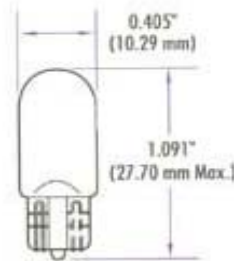

WB1210XF

Wattage	10 Watt
Voltage	12 Volt
Shape	T3-1/4
Finish	Frost
Base	Wedge
Color Temp	2800K
Life	10,000 Hours
Lumens	90