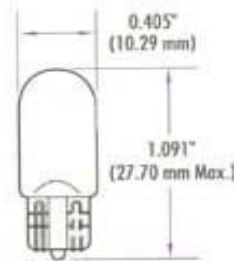

WB2403XF

Wattage	3 Watt
Voltage	24 Volt
Shape	T3-1/4
Finish	Frost
Base	Wedge
Color Temp	2800K
Life	10,000 Hours
Lumens	25