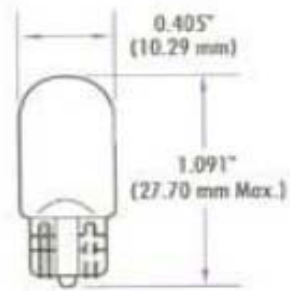

WB2450XF

Wattage	5W
Voltage	24 Volt
Shape	T3-1/4
Finish	Frost
Base	Wedge
Color Temp	2800K
Life	10,000 Hours
Lumens	50