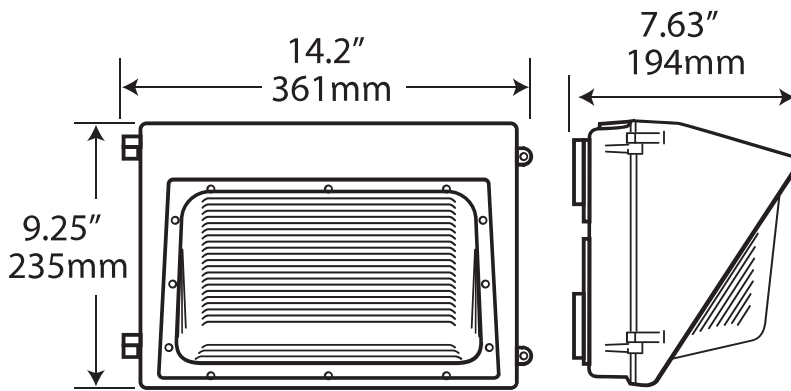

Venture 80W LED Wallpack