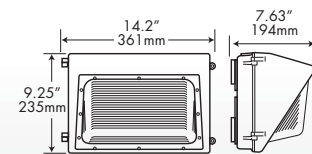

* Contact for lead time

† Lumen maintenance data is based on LED testing per IESNA LM-80-08 and projected per IESNA TM-21-11

Photometrics

80W

Dimensions

80W

Weight: 15 lbs (6.8 kg)

Accessories (Order as separate line items)