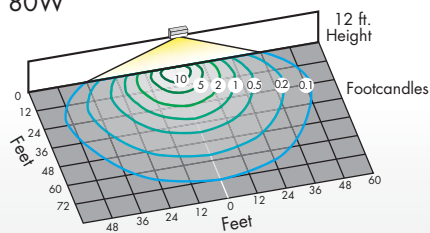

LED WALLPACKS

Wallpacks

Wattage	Order Code	Lumen Output	Color Temp.	CRI	Lumen Maint. @50,000 hours [†]	Calc. L70@25°C Amb.(hrs) [†]	Fixture Color	Amp. Draw (A) 120V	Amp. Draw (A) 277V	Replaces Existing HID Wattages	Model Number
80W	WP42135	9880	4000K	80	81%	89,000	Bronze	0.69	0.30	250W	WH2-080C-ABZ
80W	WP39412*	9900	5000K	80	81%	89,000	Bronze	0.69	0.30	250W	WH2-080N-ABZ
120W	WP69128	14770	4000K	80	81%	88,000	Bronze	1.10	0.44	400W	WH2-120C-ABZ
120W	WP56933*	14770	5000K	80	81%	88,000	Bronze	1.10	0.44	400W	WH2-120N-ABZ

* Contact for lead time

† Lumen maintenance data is based on LED testing per IESNA LM-80-08 and projected per IESNA TM-21-11

Photometrics

80W

Dimensions

80W

Weight: 15 lbs (6.8 kg)

Accessories (Order as separate line items)