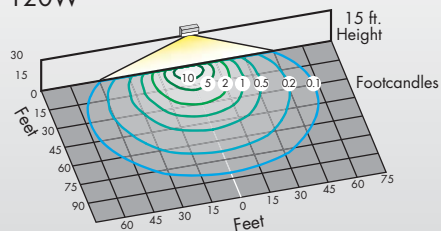

Accessories (Order as separate line items)

- ☐ BSP3-277-LC 10KA surge protector
- ☐ PH56903 - Button Photocell (120-277V)

120W