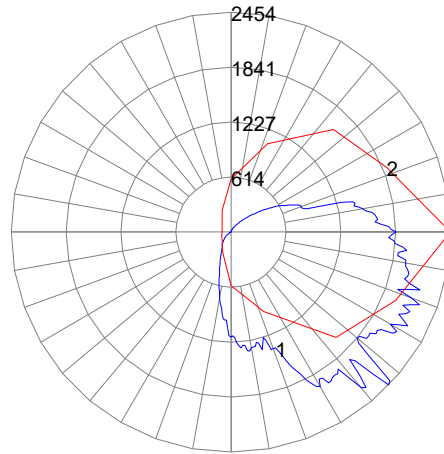

ACCESSORIES

Order Code	Item #	Description
09966	PC1-4036-U	Photocell, Flush Mount, 120-277V
09967	PC1-4136-U	Photocell, Stem Mount, Side Lens, 120-277V
09968	PC1-4236-U	Photocell, Stem Swivel Mount, Side Lens, 120-277V
09969	PC1-4736-U	Photocell, Stem Swivel Mount, Top Lens, 120-277V

DIMENSIONS

PHOTOMETRICS

WMG-1C

WMG-2C

WMG-3C

WMG-4C

WMG-5C