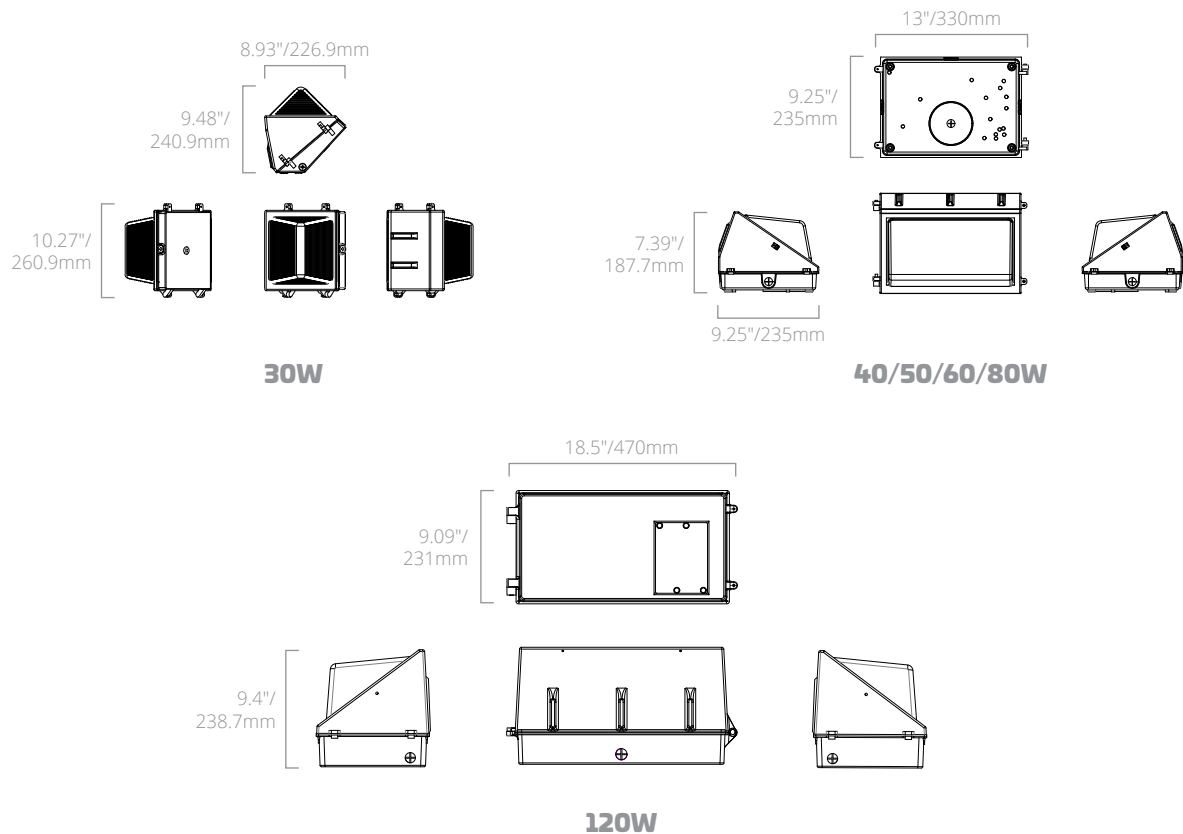

PERFORMANCE SUMMARY

Order Code	Item #	Watts	Lumens	CCT	CRI	Volts	Dimming	DLC
11246	WPS-420-30W-840-UD-BZ	30W	4,200	4000K	>80	120-277V	0-10V	✓
11247	WPS-426-30W-850-UD-BZ	30W	4,260	5000K	>80	120-277V	0-10V	✓
11248	WPS-700-50W-840-UD-BZ	50W	7,000	4000K	>80	120-277V	0-10V	✓
11249	WPS-710-50W-850-UD-BZ	50W	7,100	5000K	>80	120-277V	0-10V	✓
11250	WPS-840-60W-840-UD-BZ	60W	8,400	4000K	>80	120-277V	0-10V	✓
11251	WPS-852-60W-850-UD-BZ	60W	8,520	5000K	>80	120-277V	0-10V	✓
11252	WPS-1120-80W-840-UD-BZ	80W	11,200	4000K	>80	120-277V	0-10V	✓
11253	WPS-1136-80W-850-UD-BZ	80W	11,360	5000K	>80	120-277V	0-10V	✓
11254	WPS-1680-120W-840-UD-BZ	120W	16,800	4000K	>80	120-277V	0-10V	✓
11255	WPS-1704-120W-850-UD-BZ	120W	17,040	5000K	>80	120-277V	0-10V	✓
11260	WPS-1120-80W-840-VD-BZ	80W	11,200	4000K	>80	277-480V	0-10V	✓
11261	WPS-1136-80W-850-VD-BZ	80W	11,360	5000K	>80	277-480V	0-10V	✓

ACCESSORIES

Order Code	Item #	Description
09966	PC1-4036-U	Photocell, Flush Mount, 120-277V
09967	PC1-4136-U	Photocell, Stem Mount, Side Lens, 120-277V
09968	PC1-4236-U	Photocell, Stem Swivel Mount, Side Lens, 120-277V
09969	PC1-4736-U	Photocell, Stem Swivel Mount, Top Lens, 120-277V

DIMENSIONS