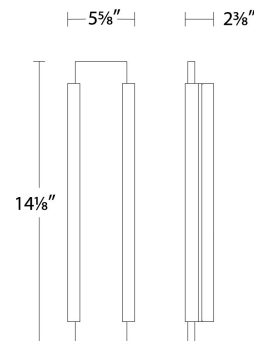

#### SPECIFICATIONS

<b>Color Temp:</b>	3000K
<b>Input:</b>	120-277V,50/60Hz
<b>CRI</b>	90
<b>Dimming:</b>	ELV: 100-10% , 0-10V: 100-5% , TRIAC: 100-10%
<b>Rated Life:</b>	50,000 Hours
<b>Mounting:</b>	Can be mounted on wall vertically or upside down
<b>Standards:</b>	ETL, cETL, IP65, ADA, Wet Location Listed
<b>Construction</b>	Aluminum body with acrylic diffuser

#### LINE DRAWING:

WS-W11914