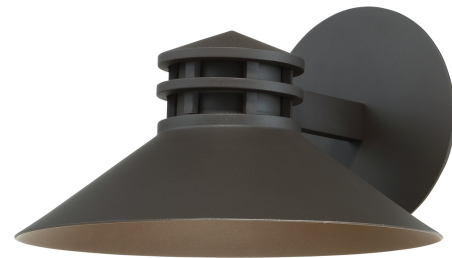

Fixture Type: _____

Catalog Number: _____

Project: _____

Location: _____

Sodor Outdoor Wall Sconce 3000K

Model & Size	Color Temp & CRI	Finish	Watt	LED Lumens	Delivered Lumens	Title 24
○ WS-W15710 10"	3000K 90	○ BK Black	15W	1200	484	Yes
	3000K 90	○ BZ Bronze	11.5W	1200	560	No
	3000K 90	○ GH Graphite	11.5W	1200	560	No

Example: **WS-W15710-BK**

DESCRIPTION

A Steam work inspired approach to a traditional lantern design. Sodor is constructed with a solid die-cast aluminum shade that provides fantastic glare cutoff and a weather resistant powder coated finish. The light engine is factory sealed for maximum protection against the harshest elements.

FEATURES

- Weather resistant powder coated finishes
- Light engine is factory sealed for maximum protection from the elements
- Heavy aluminum shade provides great glare cutoff
- Title 24 may not be available for all finishes, check for availability
- ACLED driverless technology
- 5 year warranty

SPECIFICATIONS

Color Temp:	3000K
Input:	120 VAC, 50/60Hz
CRI:	90
Dimming:	ELV: 100 - 10%
Rated Life:	54000 Hours
Standards:	ETL, cETL, IP65, Title 24 JA8-2016 Compliant, Dark Sky Friendly Wet Location Listed
Construction:	Aluminum hardware with glass diffuser