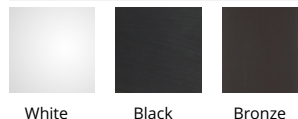

WAC LIGHTING

Cylinder

Outdoor Wall Sconce

Fixture Type: _____

Catalog Number: _____

Project: _____

Location: _____

Model	Color Temp & CRI	Lumens	Finish
☐ WS-W230301	☐ 30 3000K - 90	1085	☐ BK Black ☐ BZ Bronze ☐ WT White

Example: **WS-W230301-30-WT**

For custom requests please contact customs@wacighting.com

DESCRIPTION

Offered in a curvaceous single and double head configuration, the adjustable Cylinder Indoor/Outdoor Sconces provide strong energy efficient LED spot lighting precisely where you need it. Cleanly finished with no visible hardware, these stylish aluminum cylinders are available in three architectural powder coat finishes.

FEATURES

- Multiple LED array for uniform illumination
- Grooved swivel joint to allow precise and secure aiming
- Driver concealed within the fixture
- 5 year warranty

SPECIFICATIONS

Color Temp:	3000K
Input:	120 VAC,50/60Hz
CRI:	90
Dimming:	ELV: 100-10%
Rated Life:	50000 Hours
Mounting:	Installs over a 3", 4" or 3/0-4/0 hybrid junction box, Can be mounted on ceiling or wall in all orientations
Standards:	ETL, cETL, Title 24 JA8 Compliant Wet Location Listed
Construction:	Die-cast aluminum with TIR lens

FINISHES:

LINE DRAWING: