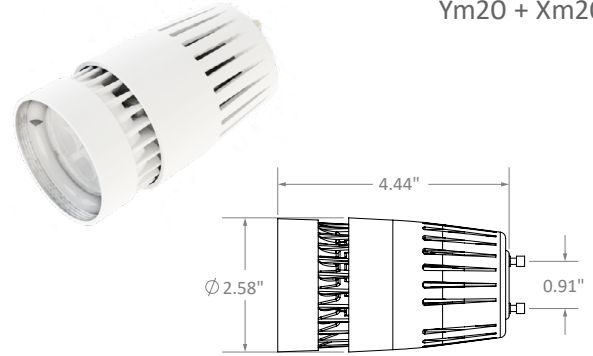

Fixture	Beam Spread	CCT	Lumens	Exterior Finish	Options + Accessories
Xm20	15c	25K*	700 - 2000	WH - White BK - Black SV - Silver PW* - Perfect White	TS - Tapered Snoot HL - Honeycomb Louver SL - Linear Spread SP - Prismatic Spread SS - Solite Spread More Accessories Available
Ym20	25c	27K			
	40c	30K			
	15	30m*			
	25	30v			
	40	35K*			
		35m*			
		40K*			
Xm24	15c	25K*	1400 - 2400		
Ym24	25c	27K			
	40c	30K			
	15	30m*			
	25	30v			
	40	35K*			
		35m*			
		40K*			
Xm30	15c	25K*	2300 - 3500		
	25c	27K			
	40c	30K			
	15	30m*			
	25	30v			
	40	35K*			
		35m*			
		40K*			

*Consult factory for lead time and availability

WARNING: Not for use in fully enclosed luminaires. Risk of electric shock. Use in an indoor, dry location only. This device is not intended for use with emergency exit fixtures or emergency exit lights. May not be compatible with all dimmers; please visit solais.com/dimming for up-to-date dimmer compatibility information.

NOTES: This device complies with Part 15 of the FCC Rule. This product may cause interference with other devices. If interference occurs, change the locations of the products involved. **Compatible on 120v systems.**

Luxiance utilizes active cooling to remove heat from the LED system - allowing Solais LED lamps to operate cooler, resulting in superior life, light output, and performance.

ViOLight radiates superior quality, enhancing colors in merchandise, making colors more vibrant and offering a truly competitive LED replacement for CMH-like crispness.

Ym20 + Xm20