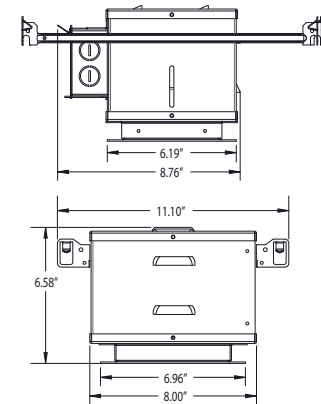

* Special Order

Fixture Images

Shown with Xm20 module

Shown with Xm24 module

Beam Angles

15°

25°

40°